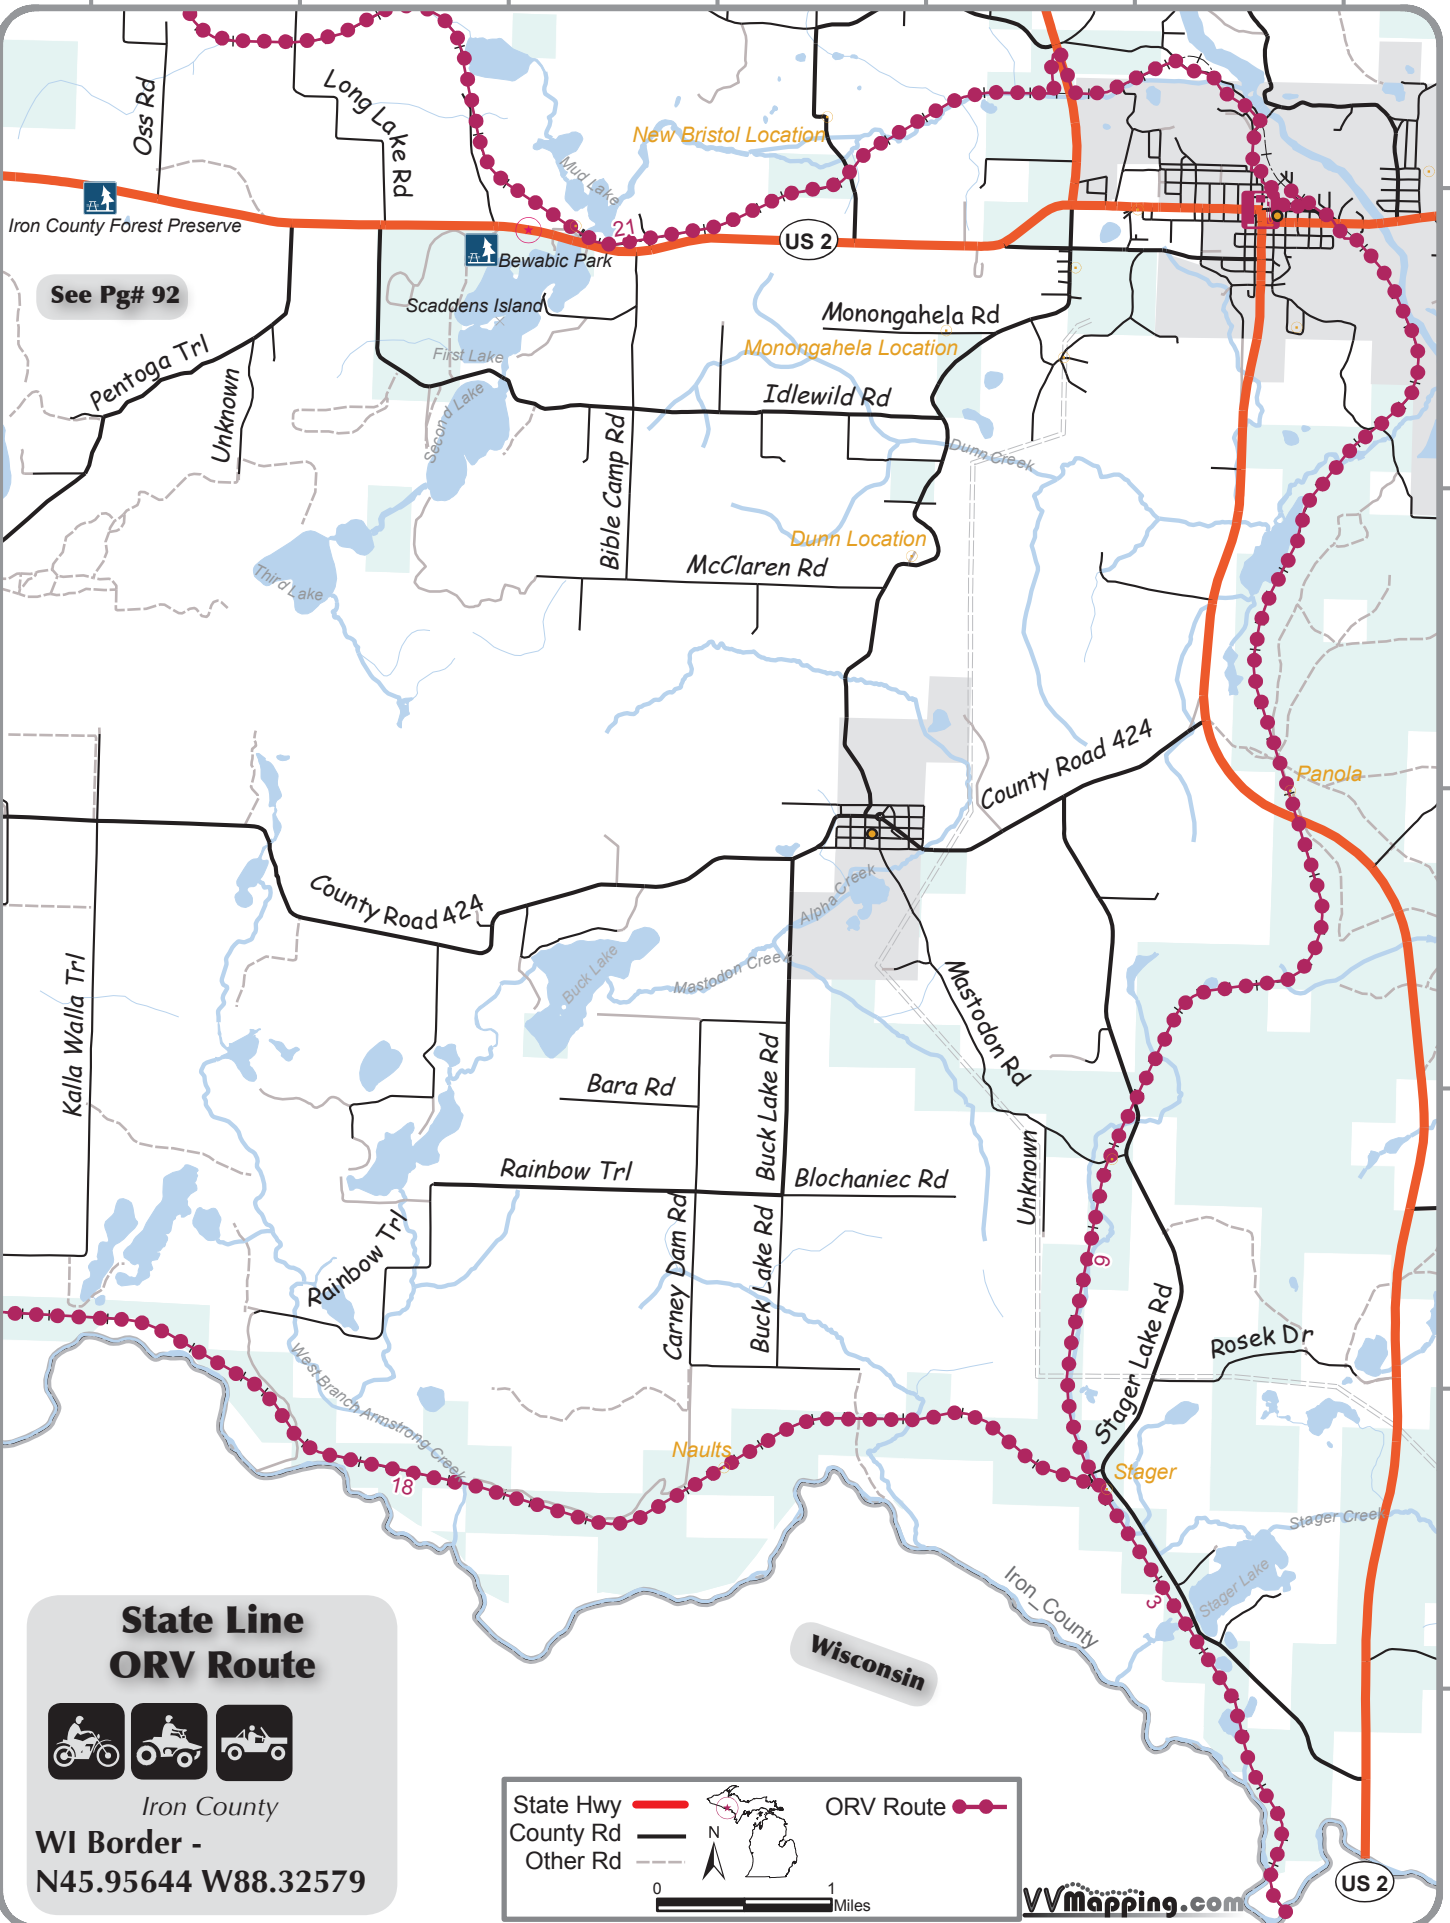

88.475° W 88.45° W 88.425° W 88.4° W 88.375° W 88.35° W 88.325° W

46.1° N

46.075° N

46.05° N

46.025° N

46° N

45.975° N

46.1° N

46.075° N

46.05° N

46.025° N

46° N

45.975° N

See Pg# 92

**State Line
ORV Route**

Iron County
WI Border -
N45.95644 W88.32579

State Hwy County Rd Other Rd

ORV Route

VVmapping.com

US 2