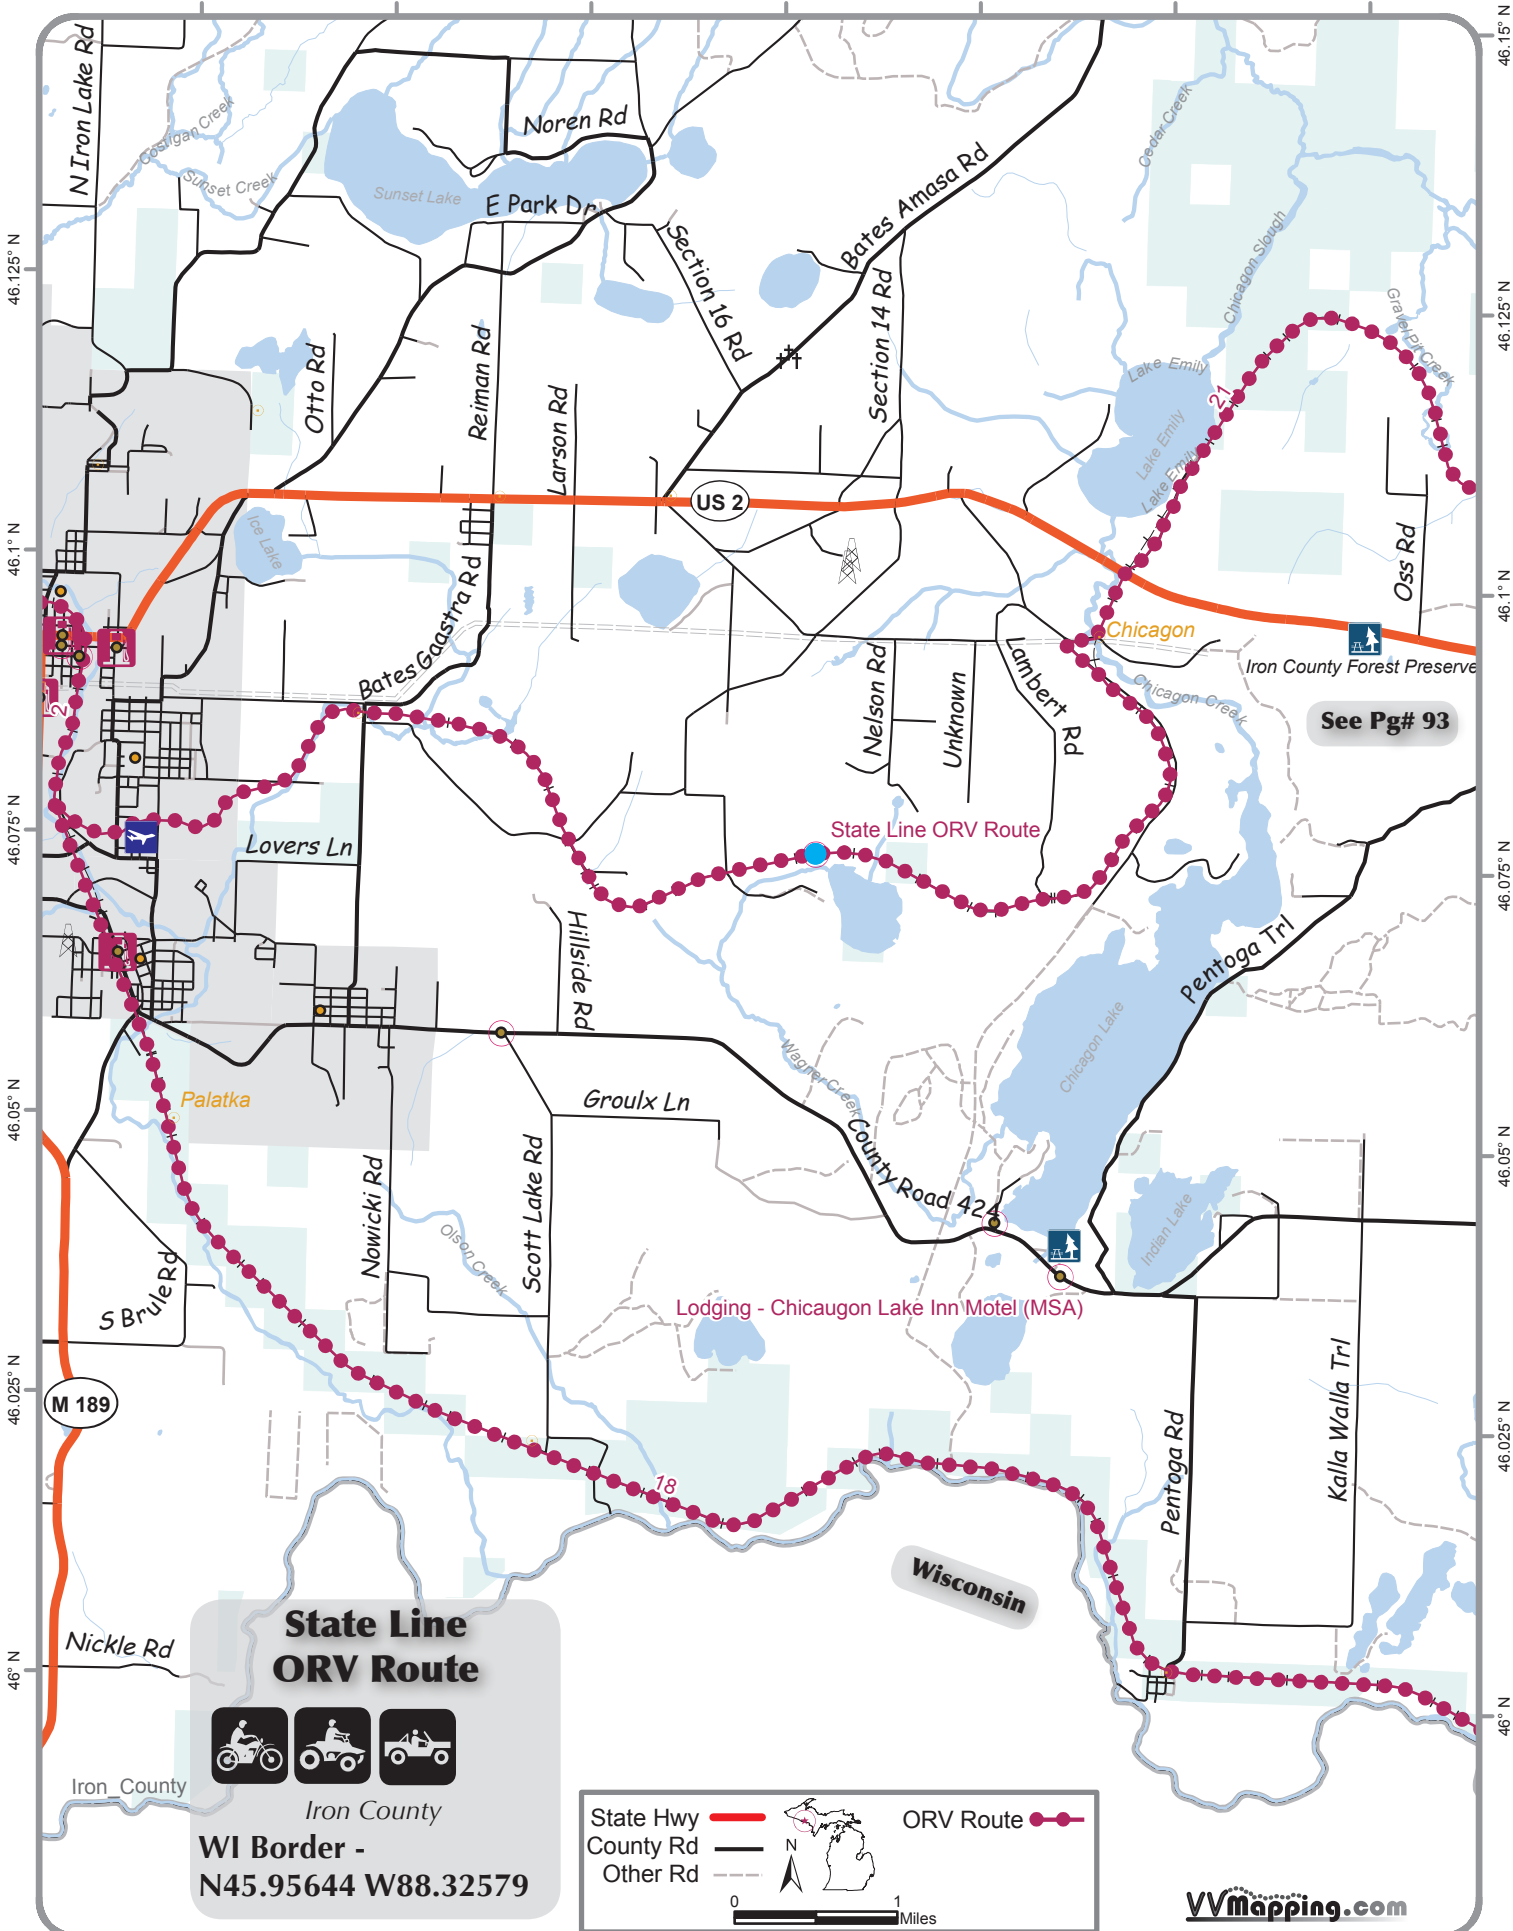

88.625° W 88.6° W 88.575° W 88.55° W 88.525° W 88.5° W 88.475° W

See Pg# 93

State Line ORV Route

WI Border -
N45.95644 W88.32579

State Hwy County Rd Other Rd

ORV Route

0 1 Miles

VVmapping.com