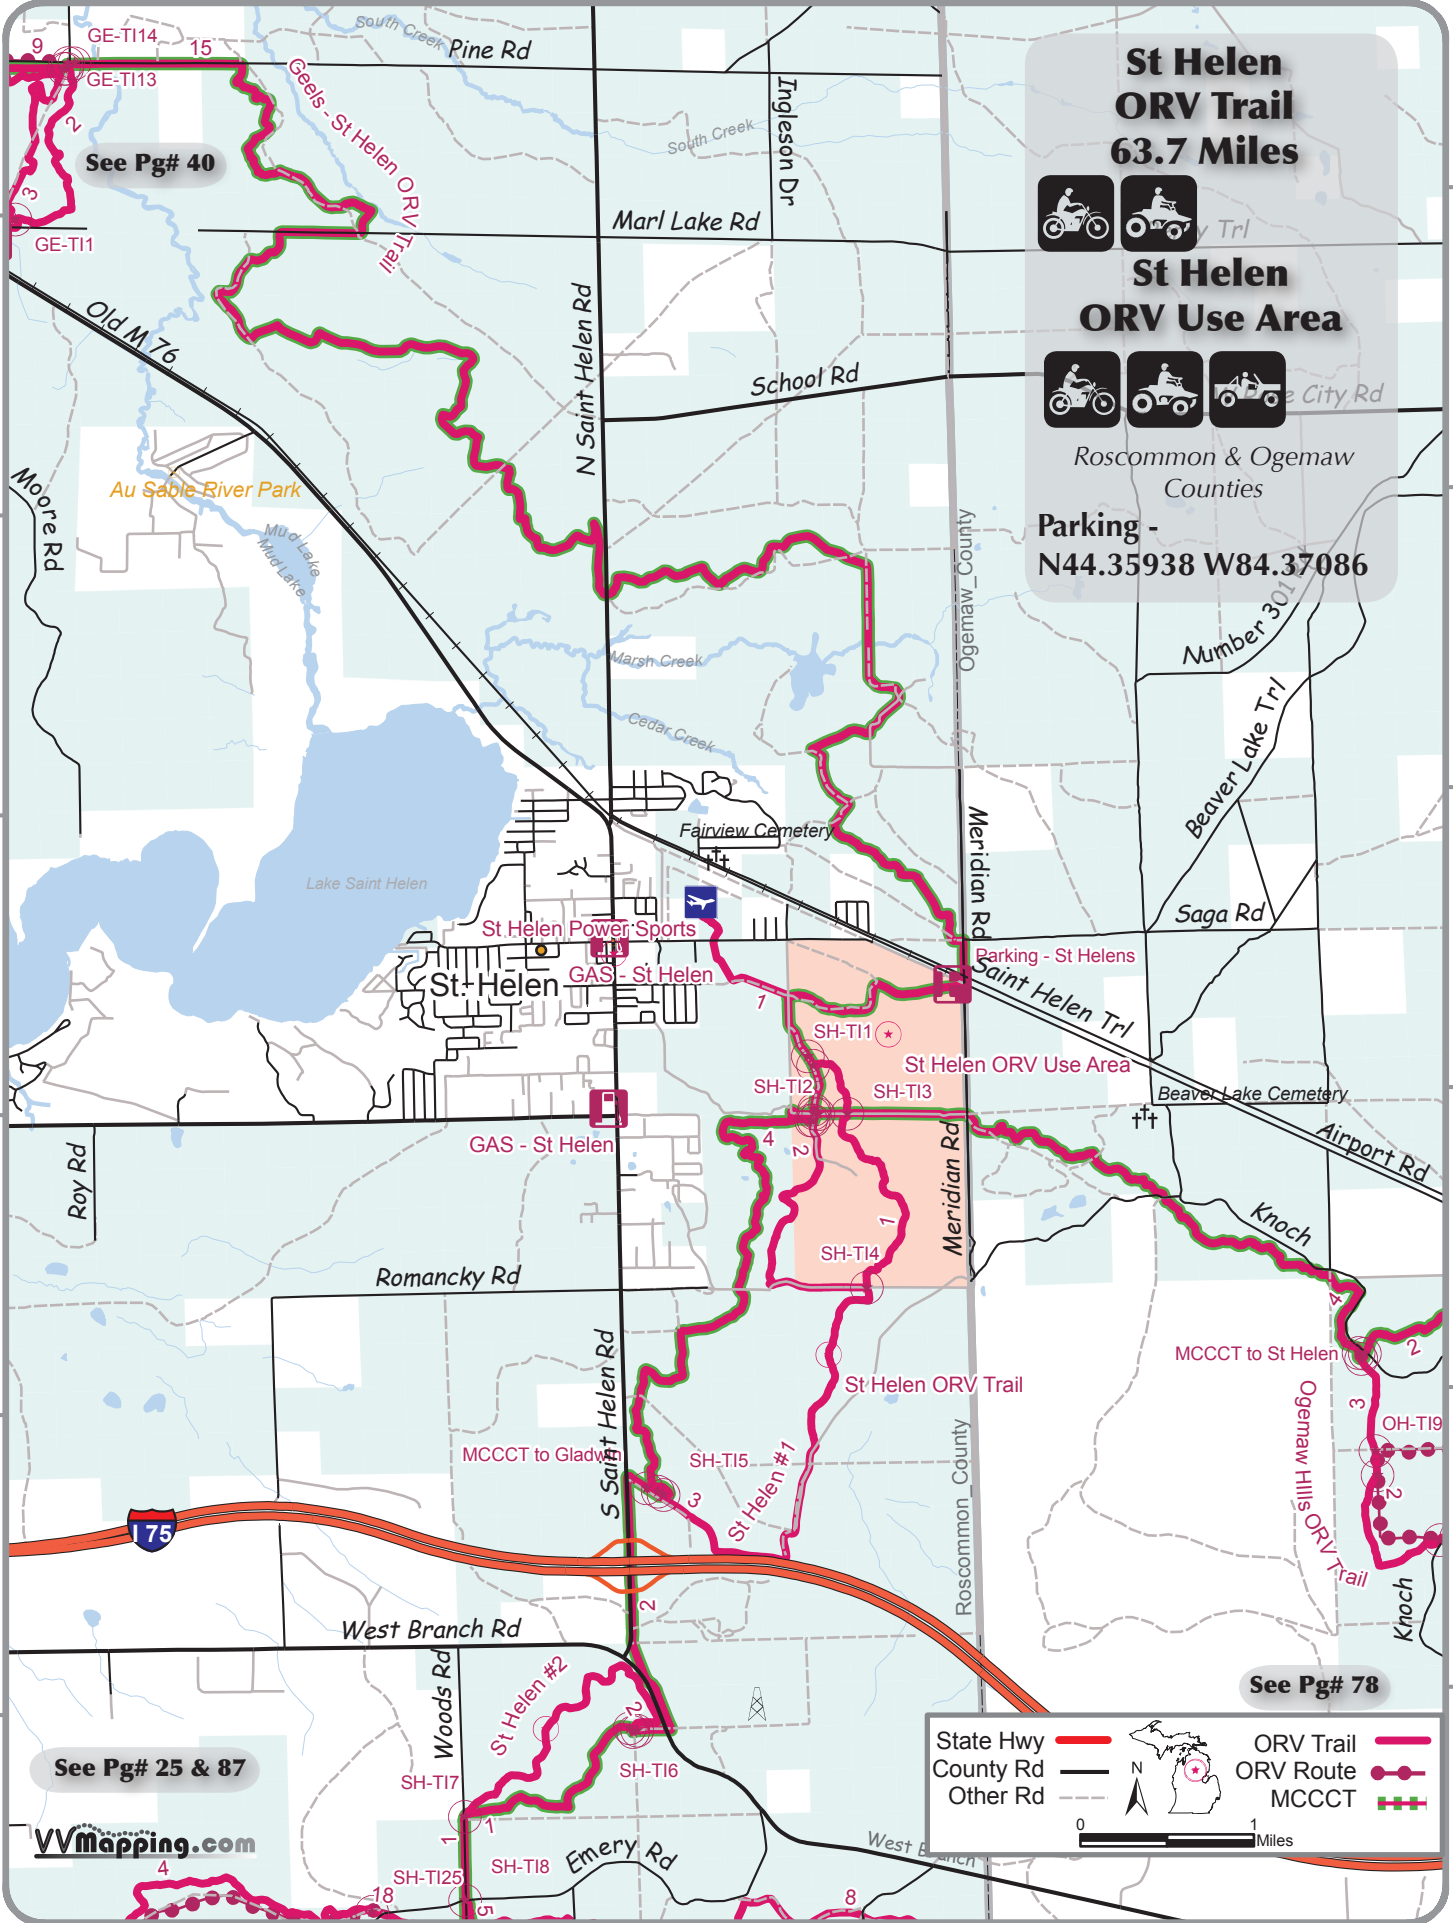

St Helen ORV Trail
63.7 Miles

St Helen ORV Use Area

Roscommon & Ogemaw Counties

Parking -
N44.35938 W84.37086

See Pg# 78

State Hwy  ORV Trail 
 County Rd  ORV Route 
 Other Rd  MCCCT 

See Pg# 40

See Pg# 25 & 87

VVmapping.com