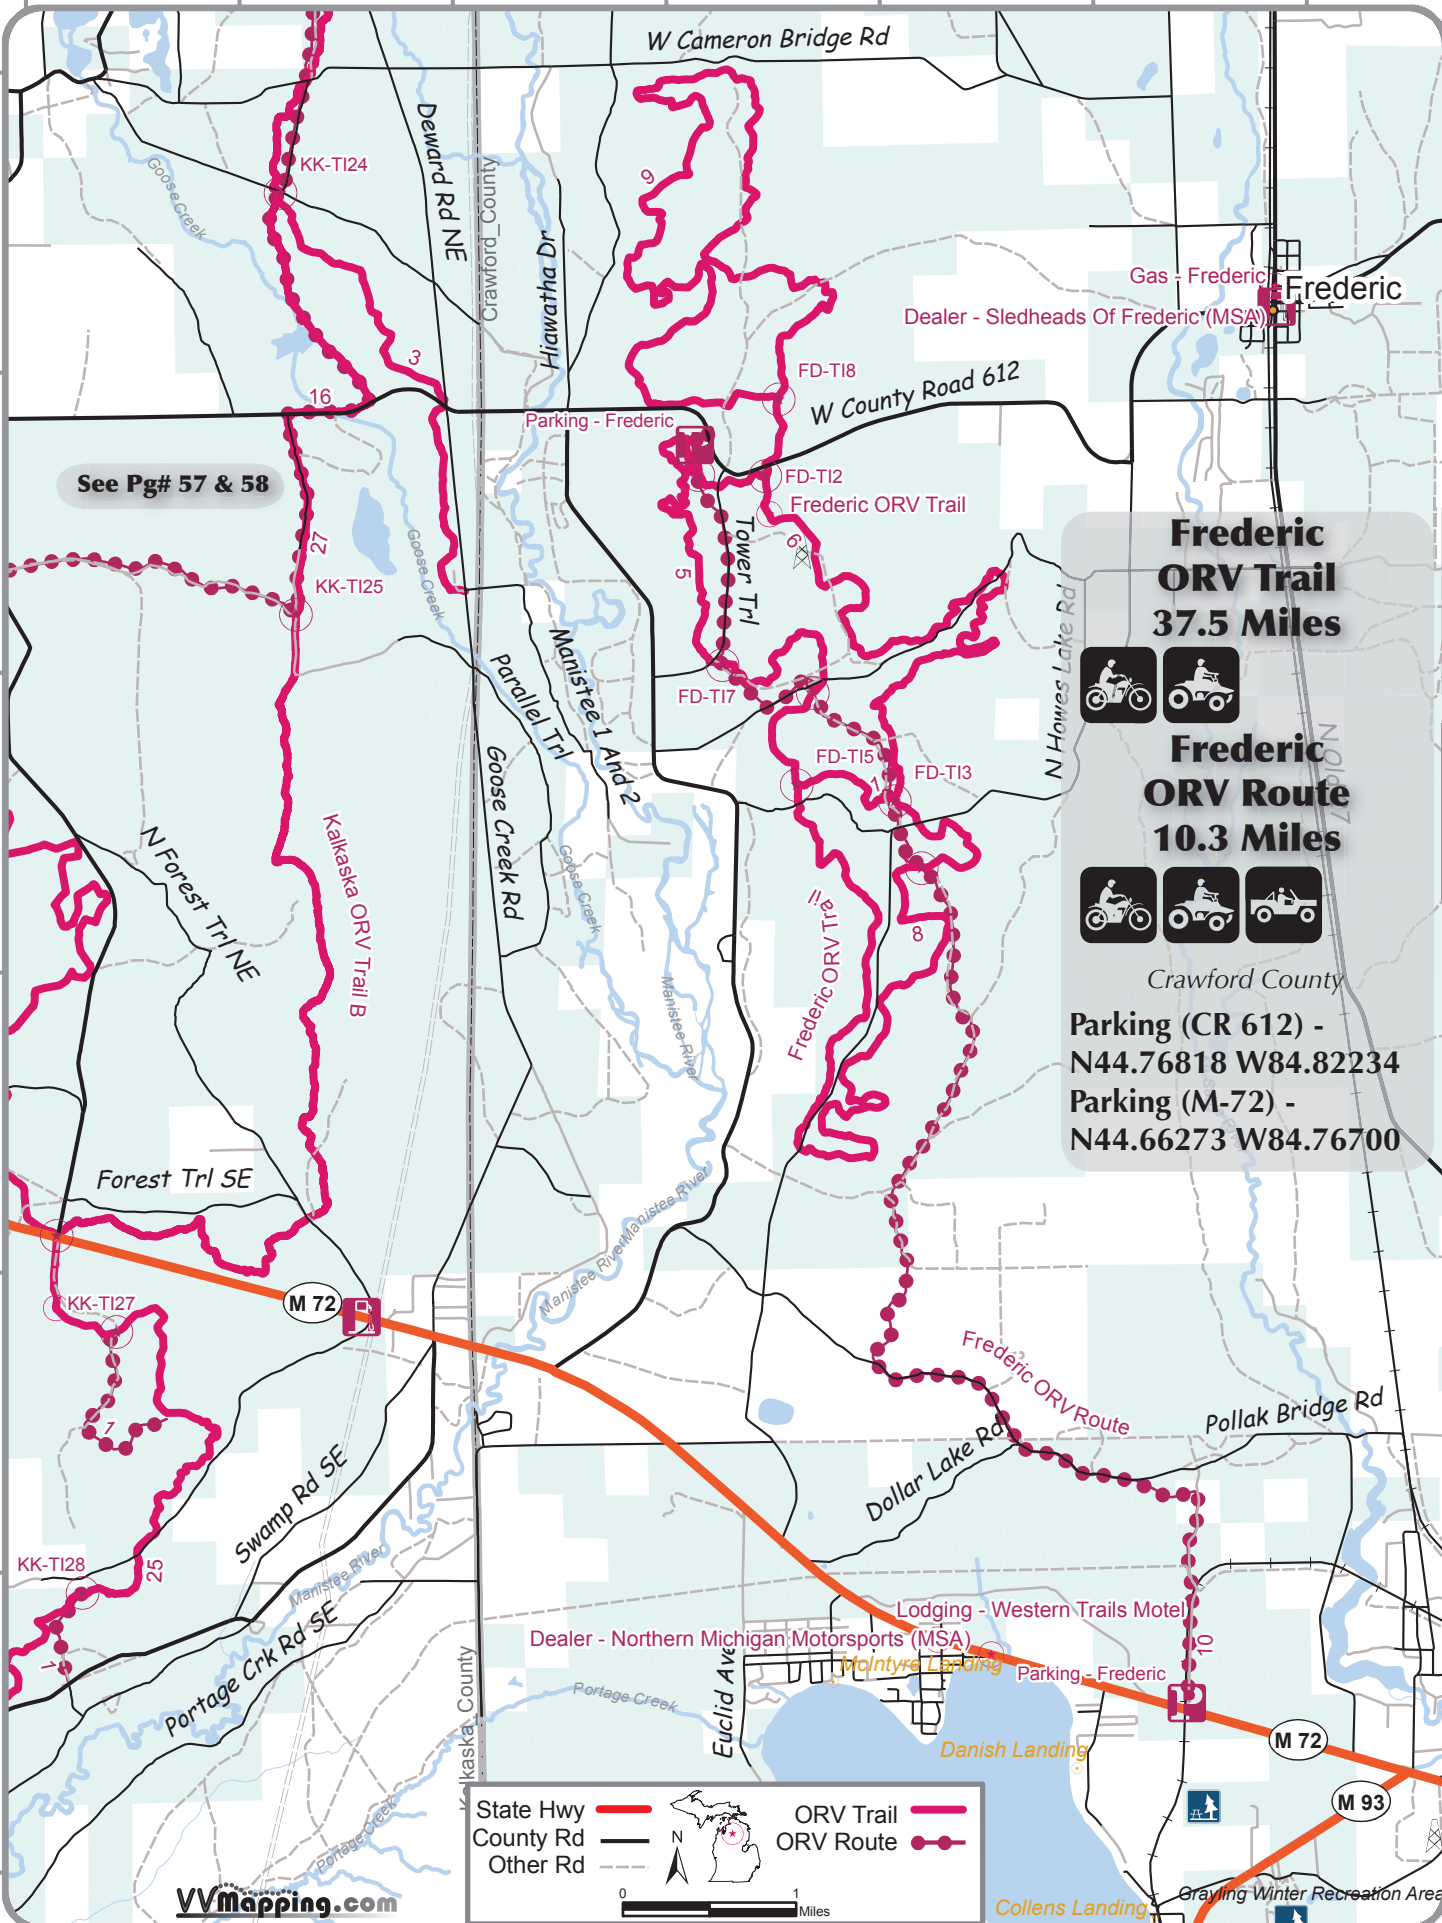

84.9° W 84.875° W 84.85° W 84.825° W 84.8° W 84.775° W 84.75° W

44.8° N
44.775° N
44.75° N
44.725° N
44.7° N
44.675° N
44.65° N

44.8° N
44.775° N
44.75° N
44.725° N
44.7° N
44.675° N
44.65° N

See Pg# 57 & 58

Frederic ORV Trail
37.5 Miles

Frederic ORV Route
10.3 Miles

Crawford County

Parking (CR 612) -
N44.76818 W84.82234

Parking (M-72) -
N44.66273 W84.76700

State Hwy ———
County Rd ———
Other Rd - - - -

ORV Trail ———
ORV Route ———

0 1 Miles

VVmapping.com