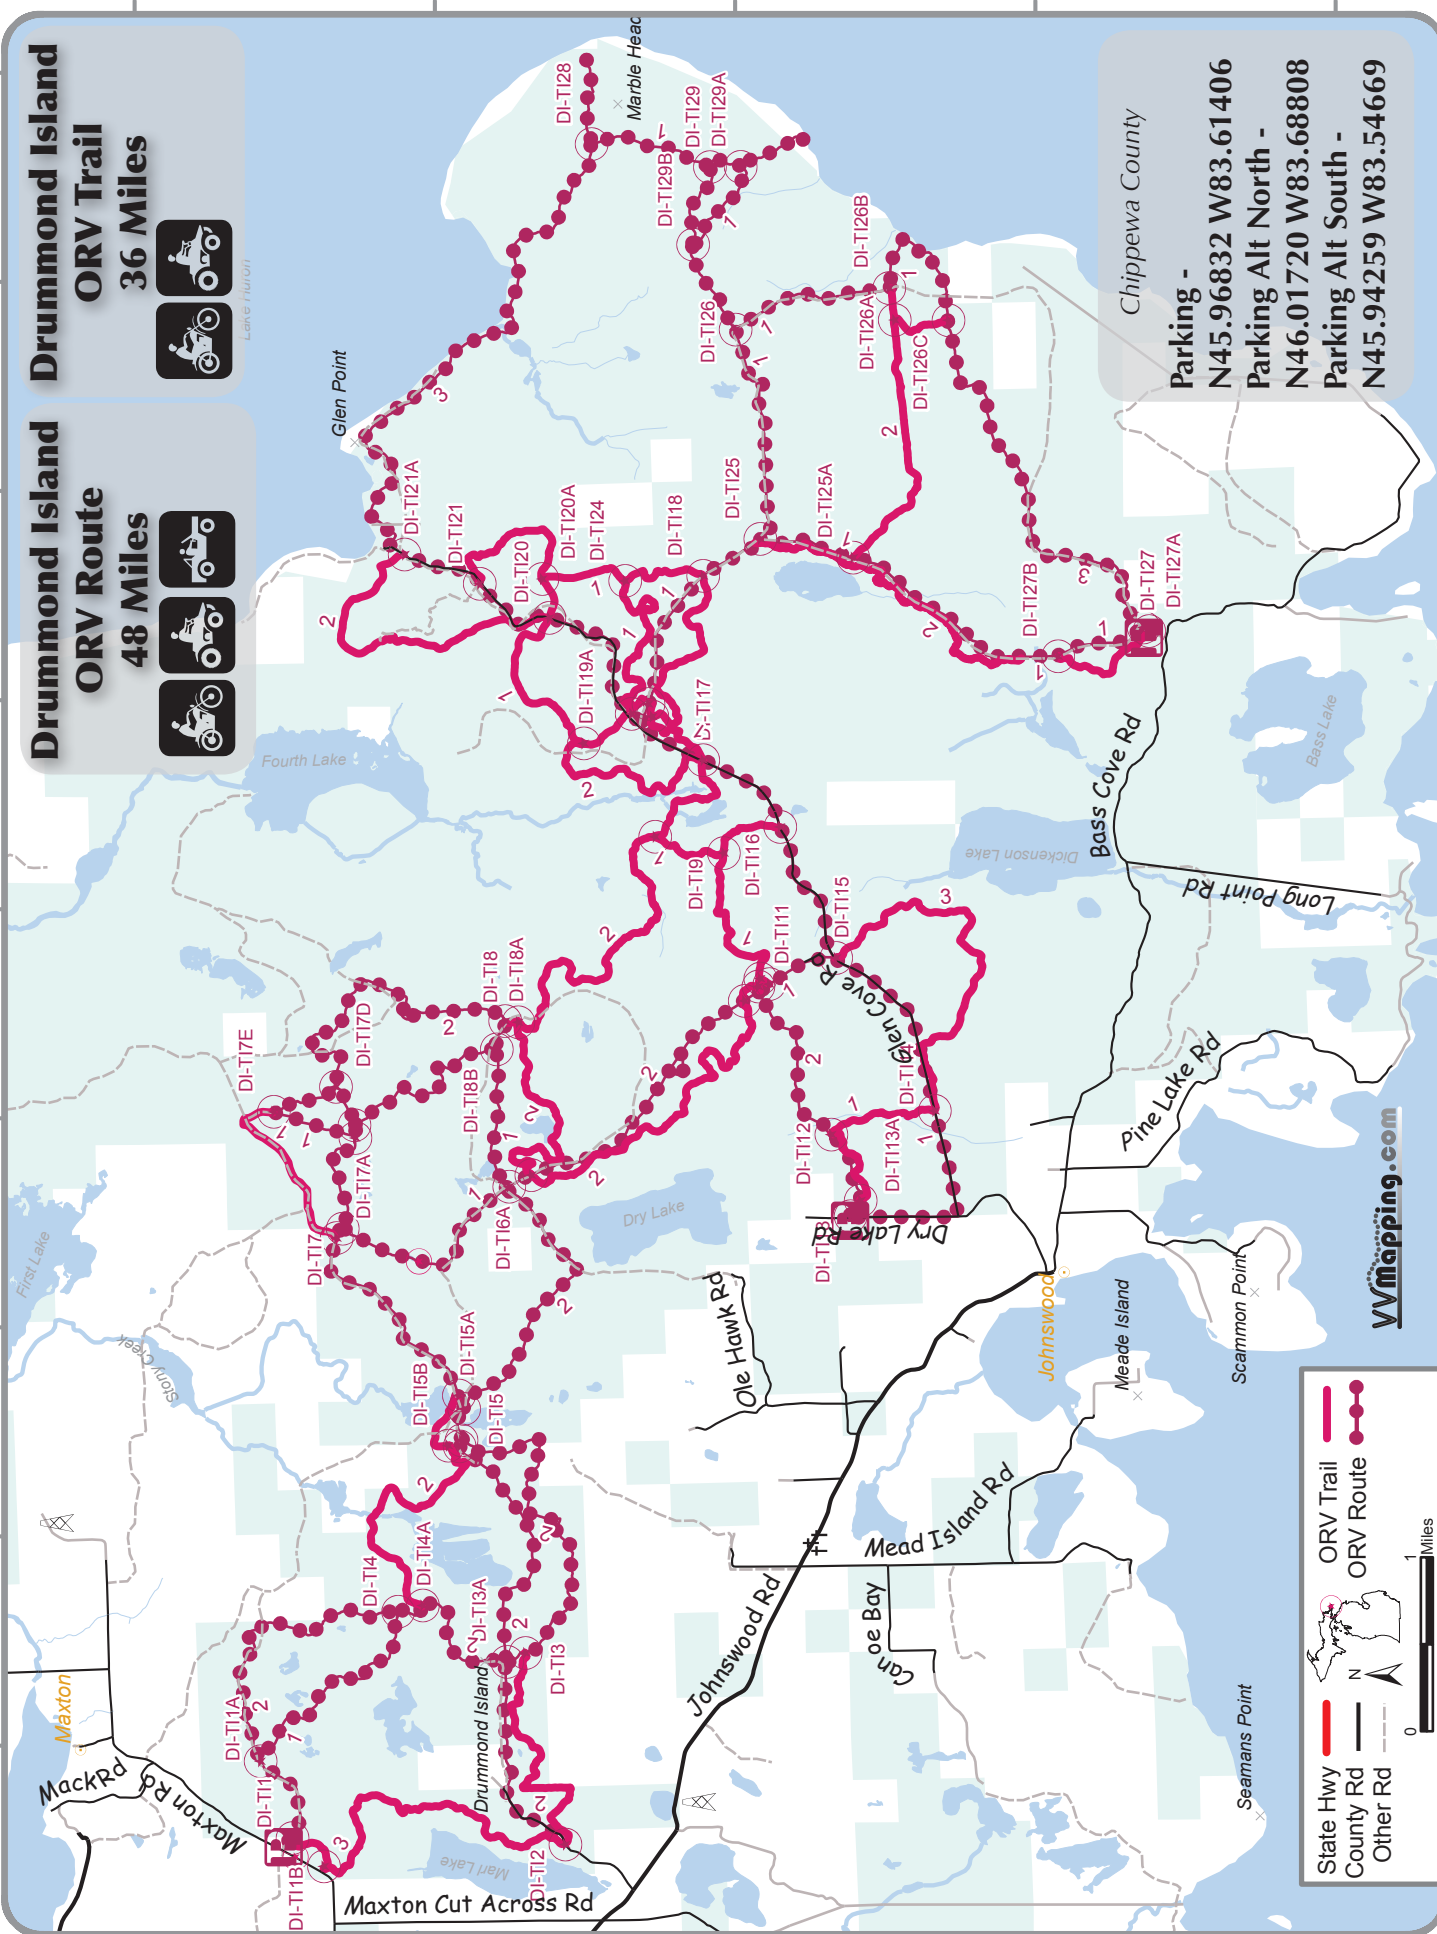

**Drummond Island
ORV Trail
36 Miles**

**Drummond Island
ORV Route
48 Miles**

Chippewa County
**Parking -
 N45.96832 W83.61406**
**Parking Alt North -
 N46.01720 W83.68808**
**Parking Alt South -
 N45.94259 W83.54669**

VVmapping.com