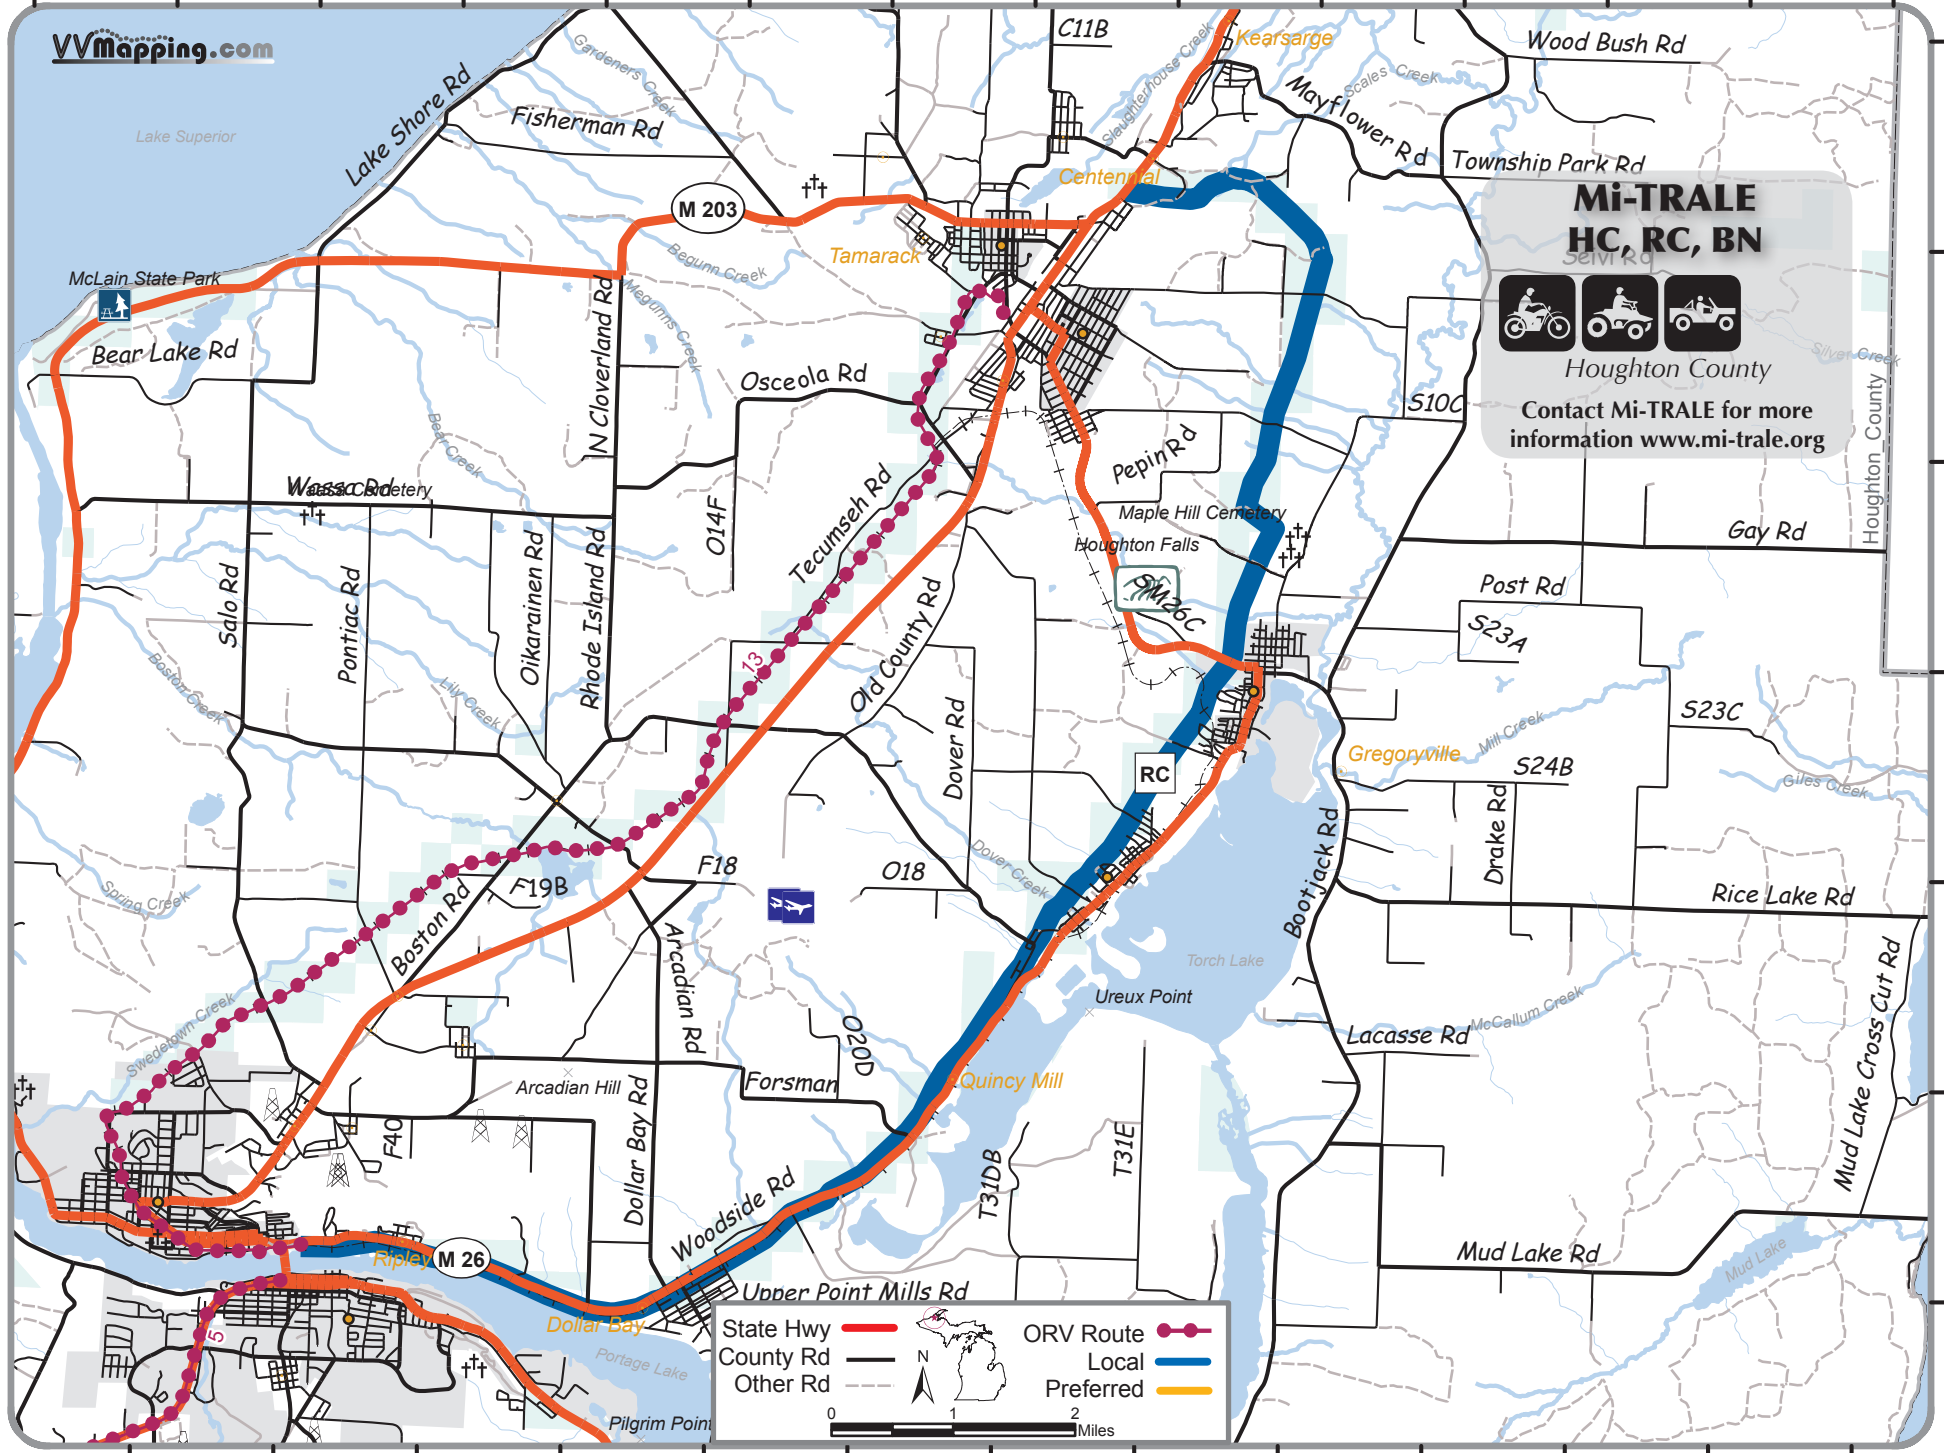

88.625° W 88.6° W 88.575° W 88.55° W 88.525° W 88.5° W 88.475° W 88.45° W 88.425° W 88.4° W 88.375° W 88.35° W 88.325° W 88.3° W

VVmapping.com

Mi-TRALE
HC, RC, BN
 Houghton County
 Contact Mi-TRALE for more information www.mi-trale.org

State Hwy		ORV Route	
County Rd		Local	
Other Rd		Preferred	

0 1 2 Miles

47.275° N
47.25° N
47.225° N
47.2° N
47.175° N
47.15° N
47.125° N

88.6° W 88.575° W 88.55° W 88.525° W 88.5° W 88.475° W 88.45° W 88.425° W 88.4° W 88.375° W 88.35° W 88.325° W 88.3° W