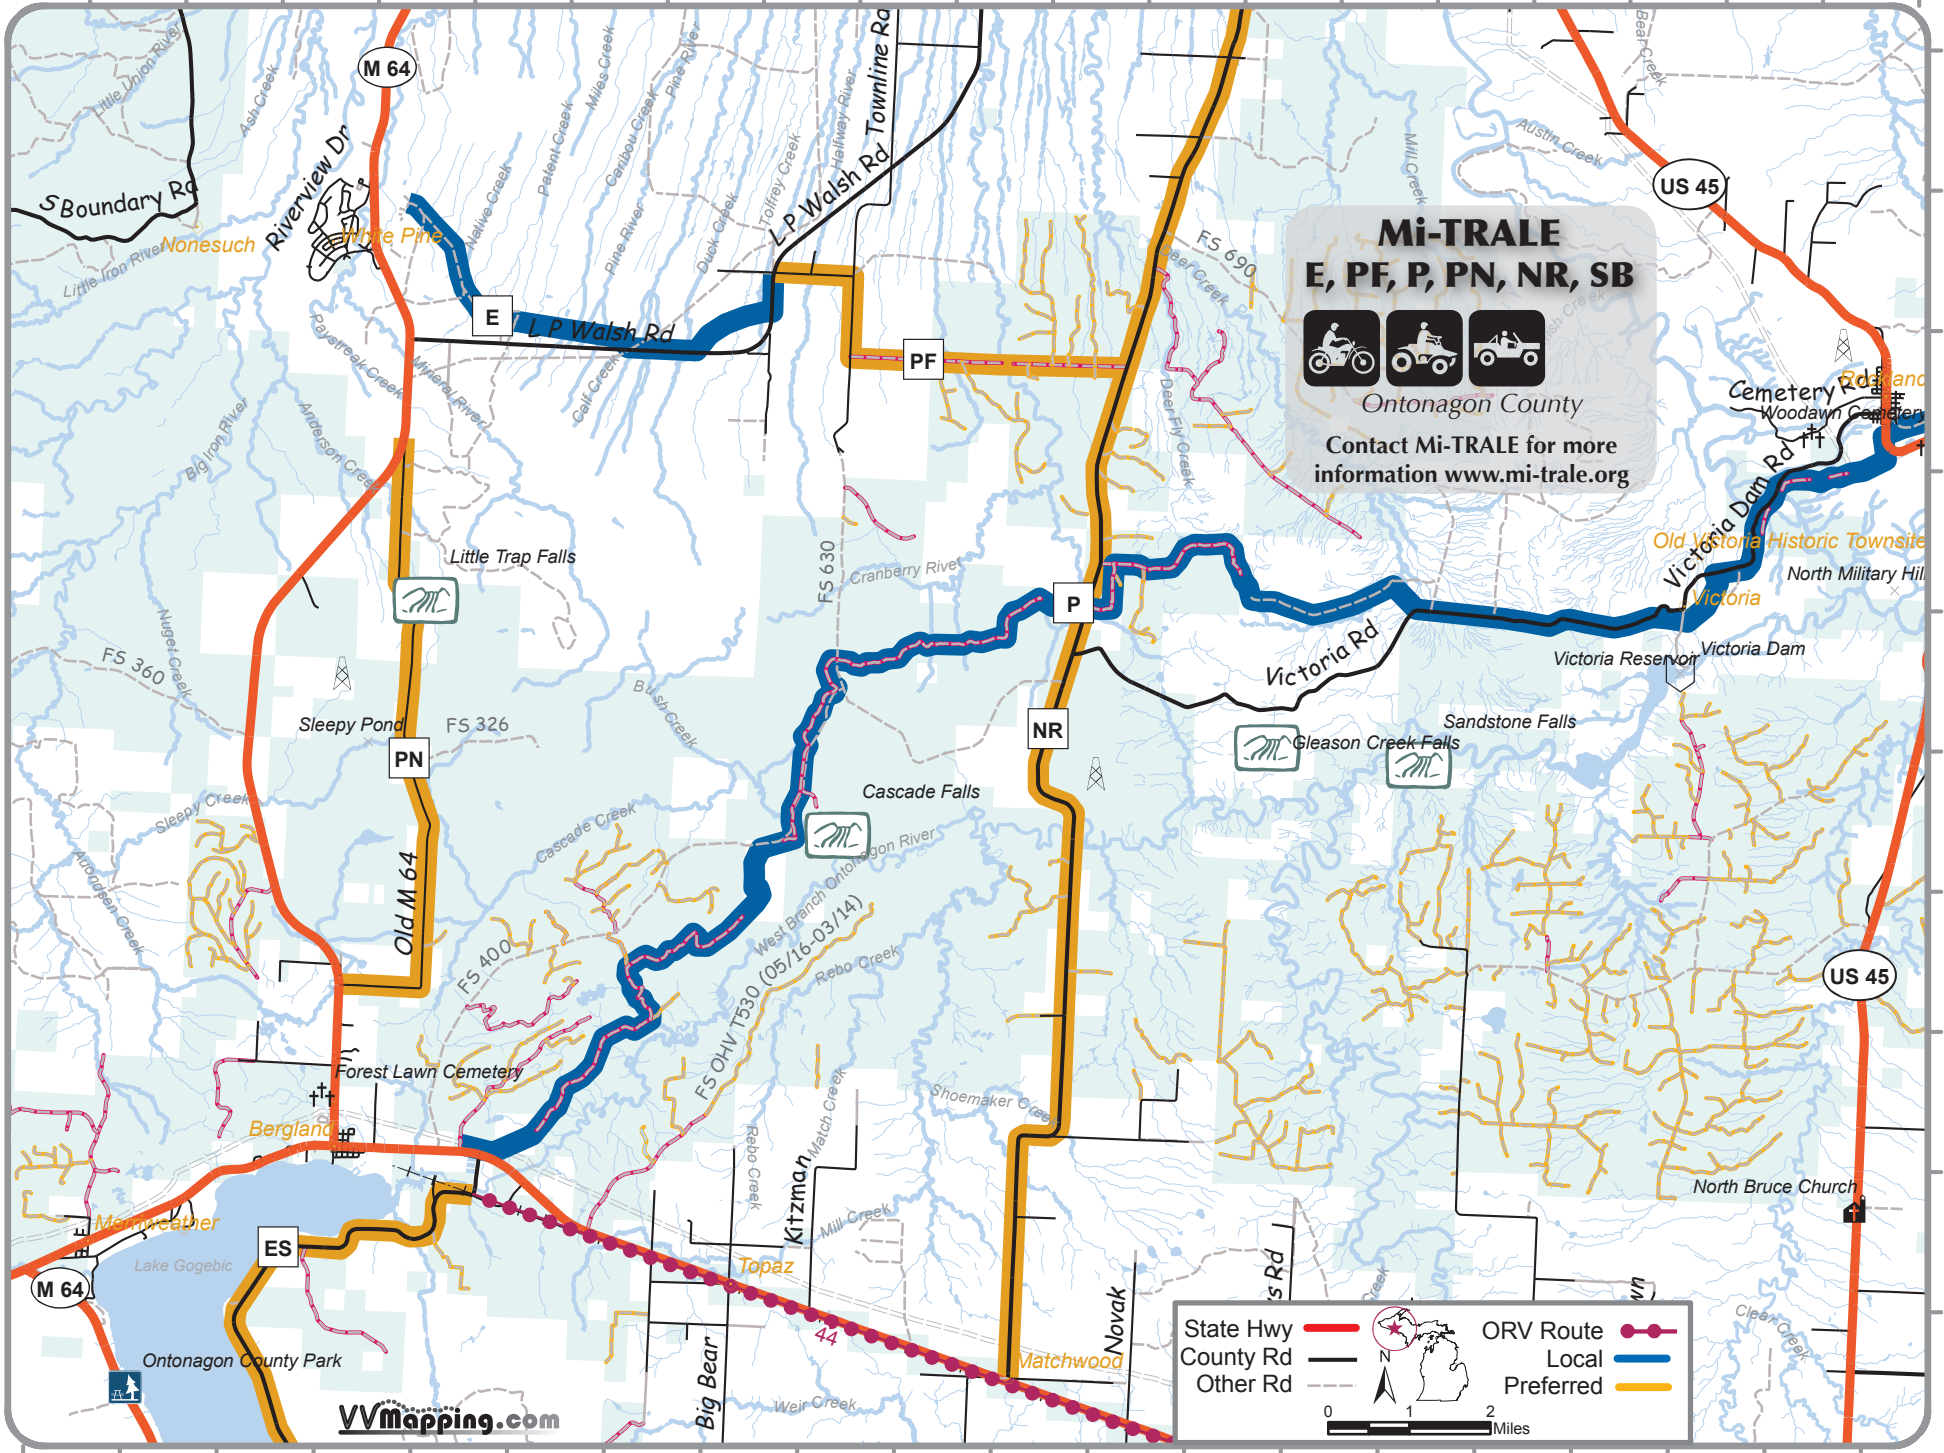

89.65° W 89.625° W 89.6° W 89.575° W 89.55° W 89.525° W 89.5° W 89.475° W 89.45° W 89.425° W 89.4° W 89.375° W 89.35° W 89.325° W 89.3° W 89.275° W 89.25° W 89.225° W 89.2° W 89.175° W

46.8° N  
46.775° N  
46.75° N  
46.725° N  
46.7° N  
46.675° N  
46.65° N  
46.625° N  
46.6° N  
46.575° N

**Mi-TRALE**  
**E, PF, P, PN, NR, SB**

Ontonagon County  
 Contact Mi-TRALE for more information [www.mi-trale.org](http://www.mi-trale.org)

State Hwy		ORV Route	
County Rd		Local	
Other Rd		Preferred	

0 1 2 Miles

VVMAPPING.COM