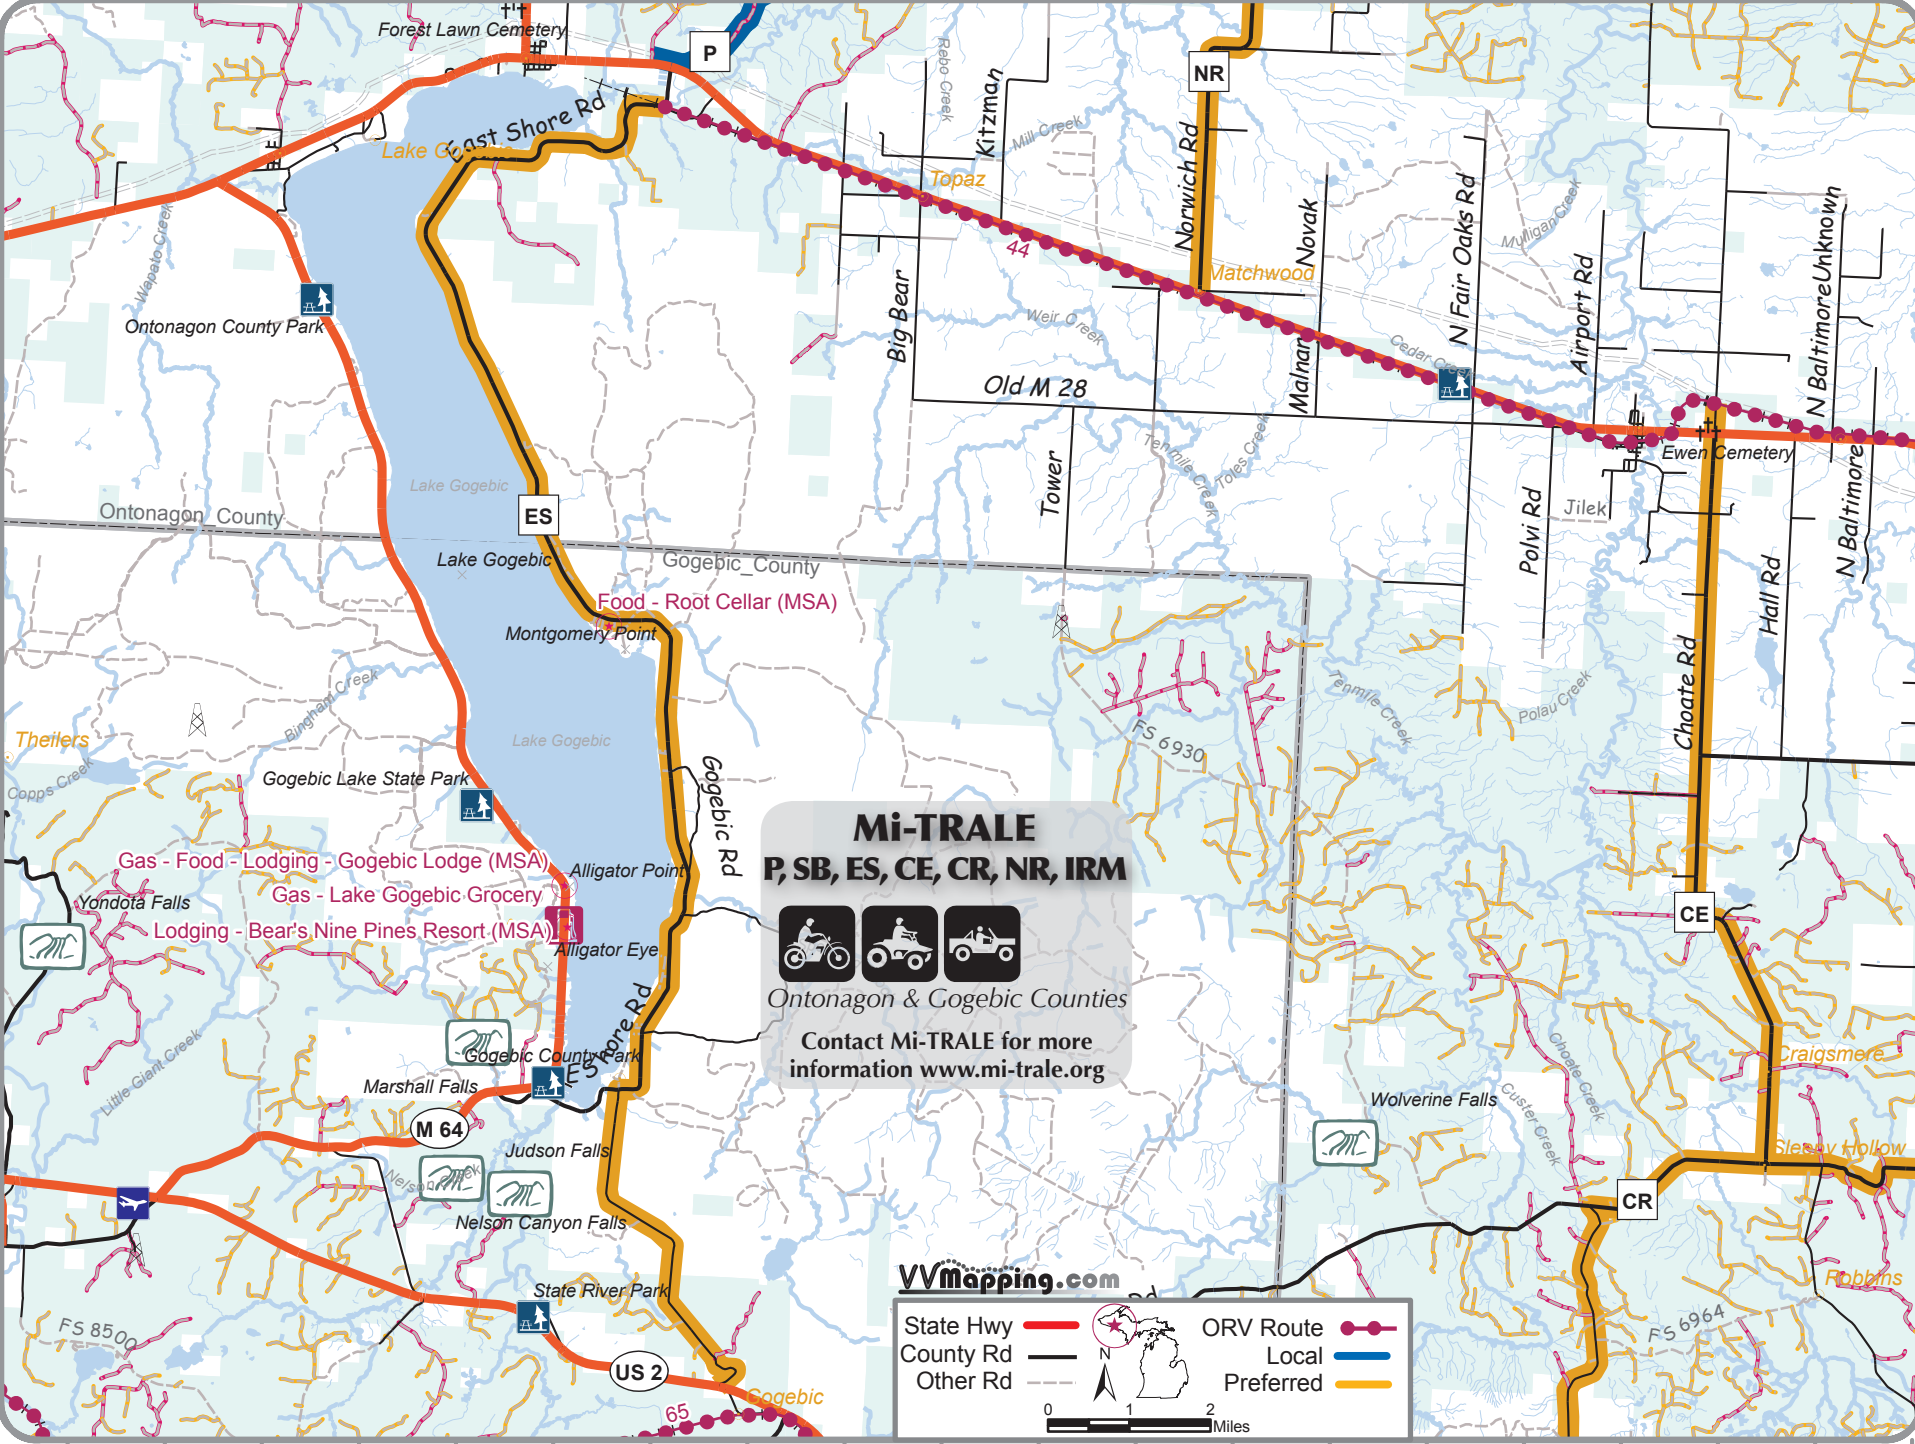

89.7° W 89.675° W 89.65° W 89.625° W 89.6° W 89.575° W 89.55° W 89.525° W 89.5° W 89.475° W 89.45° W 89.425° W 89.4° W 89.375° W 89.35° W 89.325° W 89.3° W 89.275° W 89.25° W 89.225° W

Mi-TRALE
P, SB, ES, CE, CR, NR, IRM

Ontonagon & Gogebic Counties

Contact Mi-TRALE for more information www.mi-trale.org

VVmapping.com

State Hwy		ORV Route	
County Rd		Local	
Other Rd		Preferred	

0 1 2 Miles

46.6° N
46.575° N
46.55° N
46.525° N
46.5° N
46.475° N
46.45° N
46.425° N
46.4° N
46.375° N

89.675° W 89.65° W 89.625° W 89.6° W 89.575° W 89.55° W 89.525° W 89.5° W 89.475° W 89.45° W 89.425° W 89.4° W 89.375° W 89.35° W 89.325° W 89.3° W 89.275° W 89.25° W 89.225° W