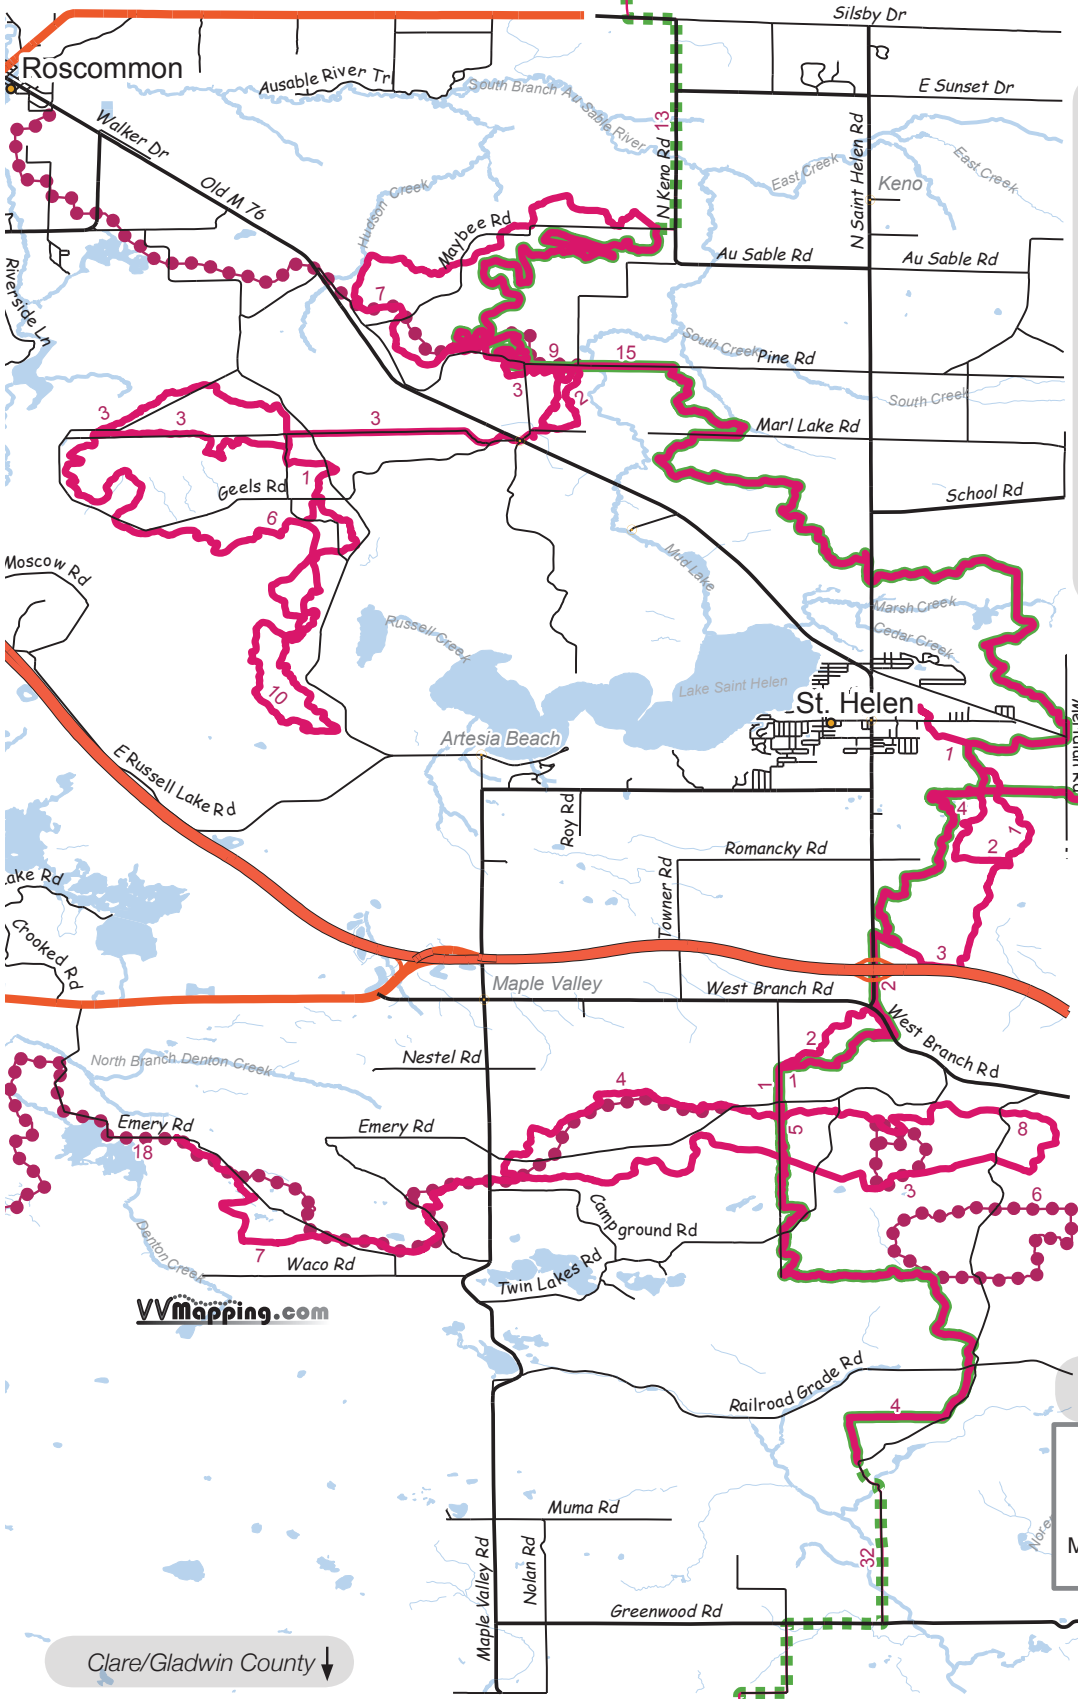

↑ Crawford County

County roads open to ORVs based on available information as of 7/1/2009.

NO Guarantee of Accuracy is given or implied.

State & Federal Highways = Closed
 General Rules (See County Ordinance for Specifics):

Operate on the far right of the maintained portion of the road (not the shoulder, not the ditch), single file, under 25MPH.

Lights required as of Jan 1, 2010.
 Children 12-17 require adult supervision

Helmet and eye protection required.
 DNR License (ORV Sticker) required.

VVmapping.com

Roscommon County

State Hwy	
County Rd	
ORV Trail	
ORV Route	
Motorcycle Trail	
MCCCT	

Clare/Gladwin County ↓

→ Ogemaw County