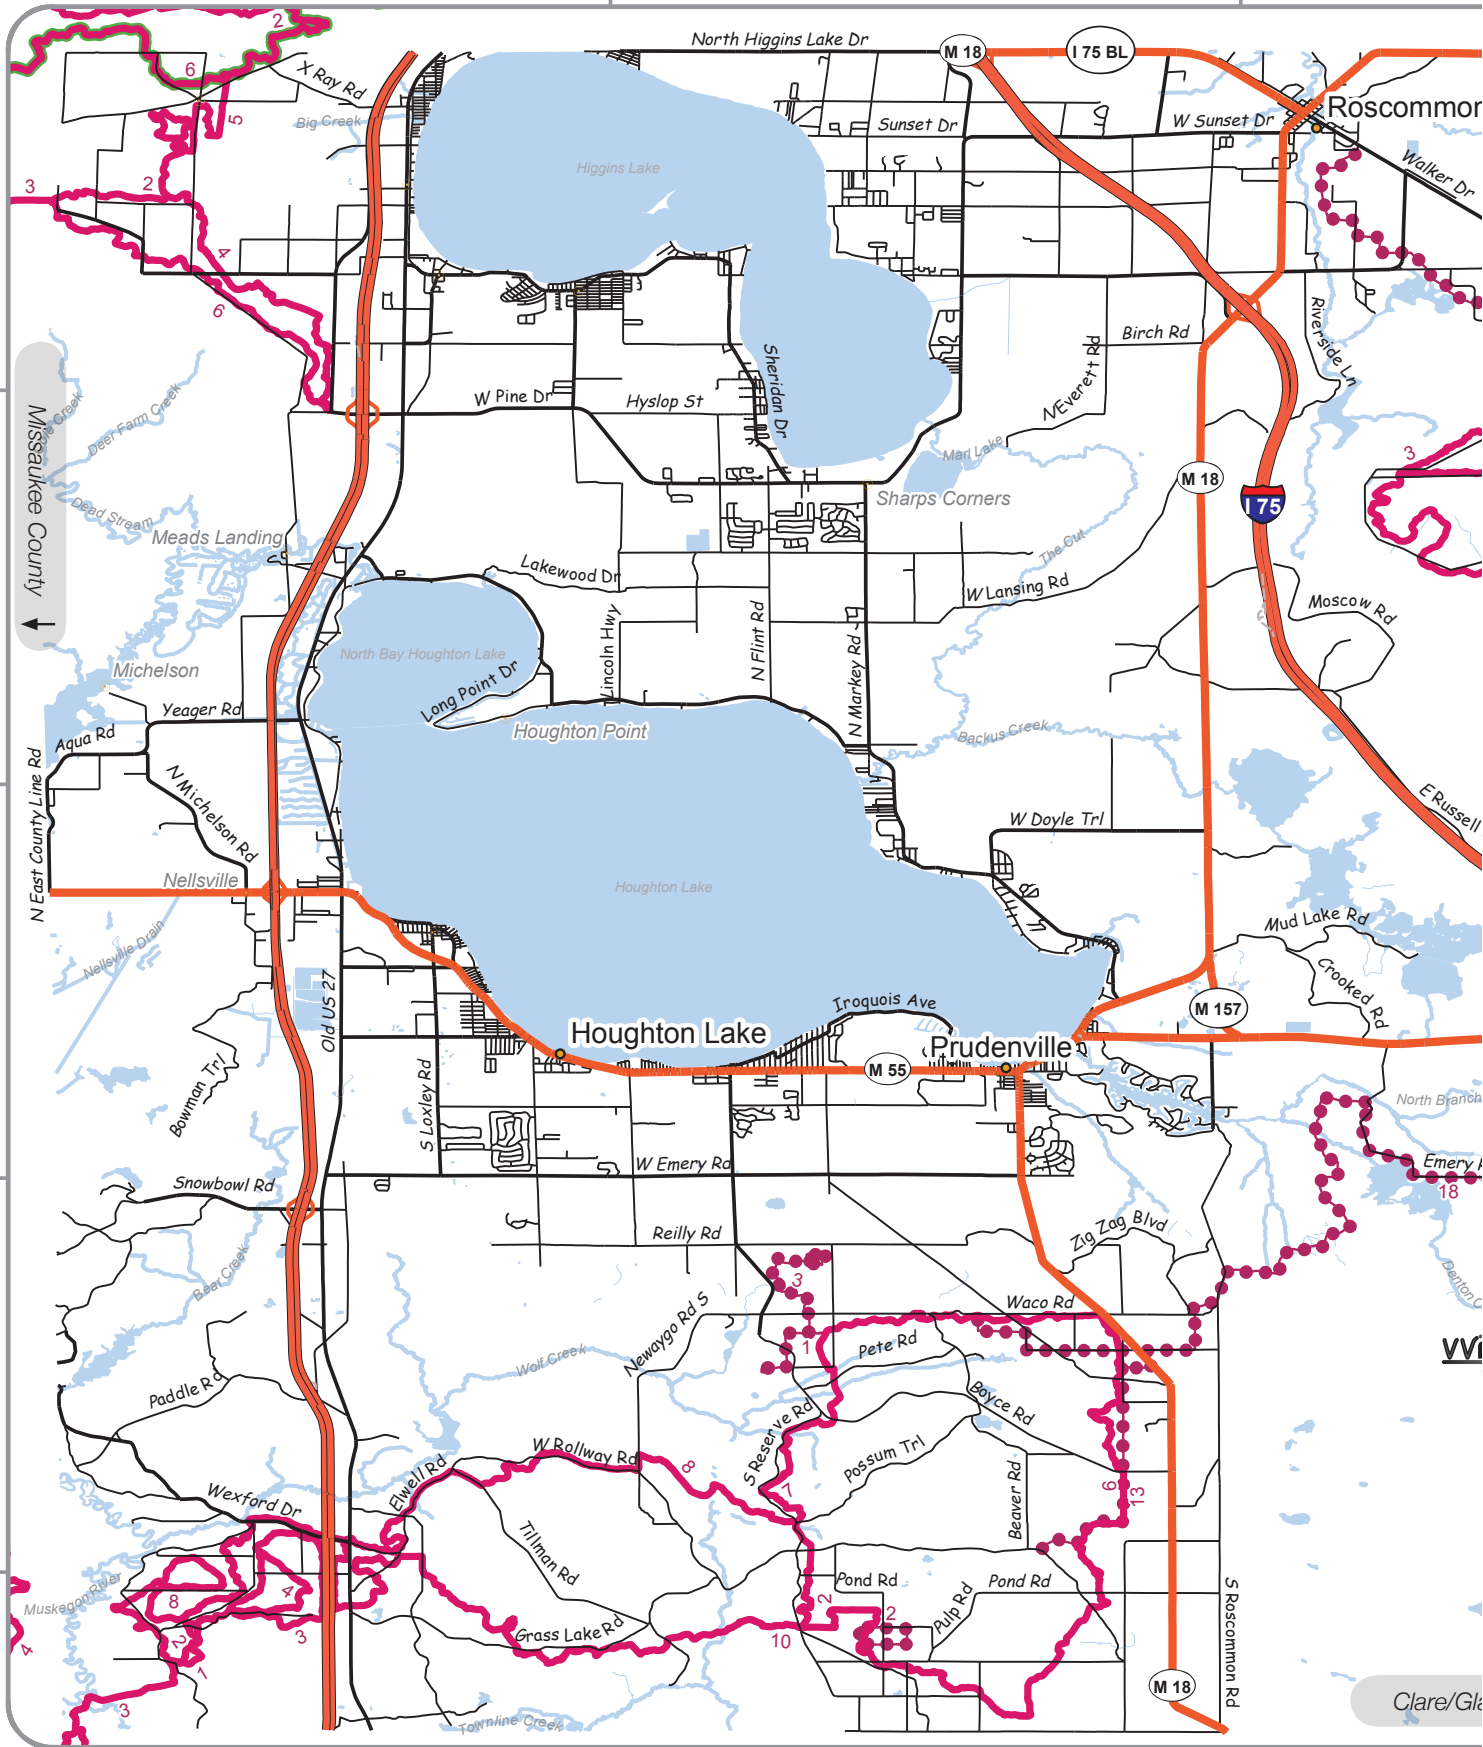

44 440636

44 358402

44 276168

44 093034

Missaukee County

N East County Line Rd

Muskogean War

Clare/Gle