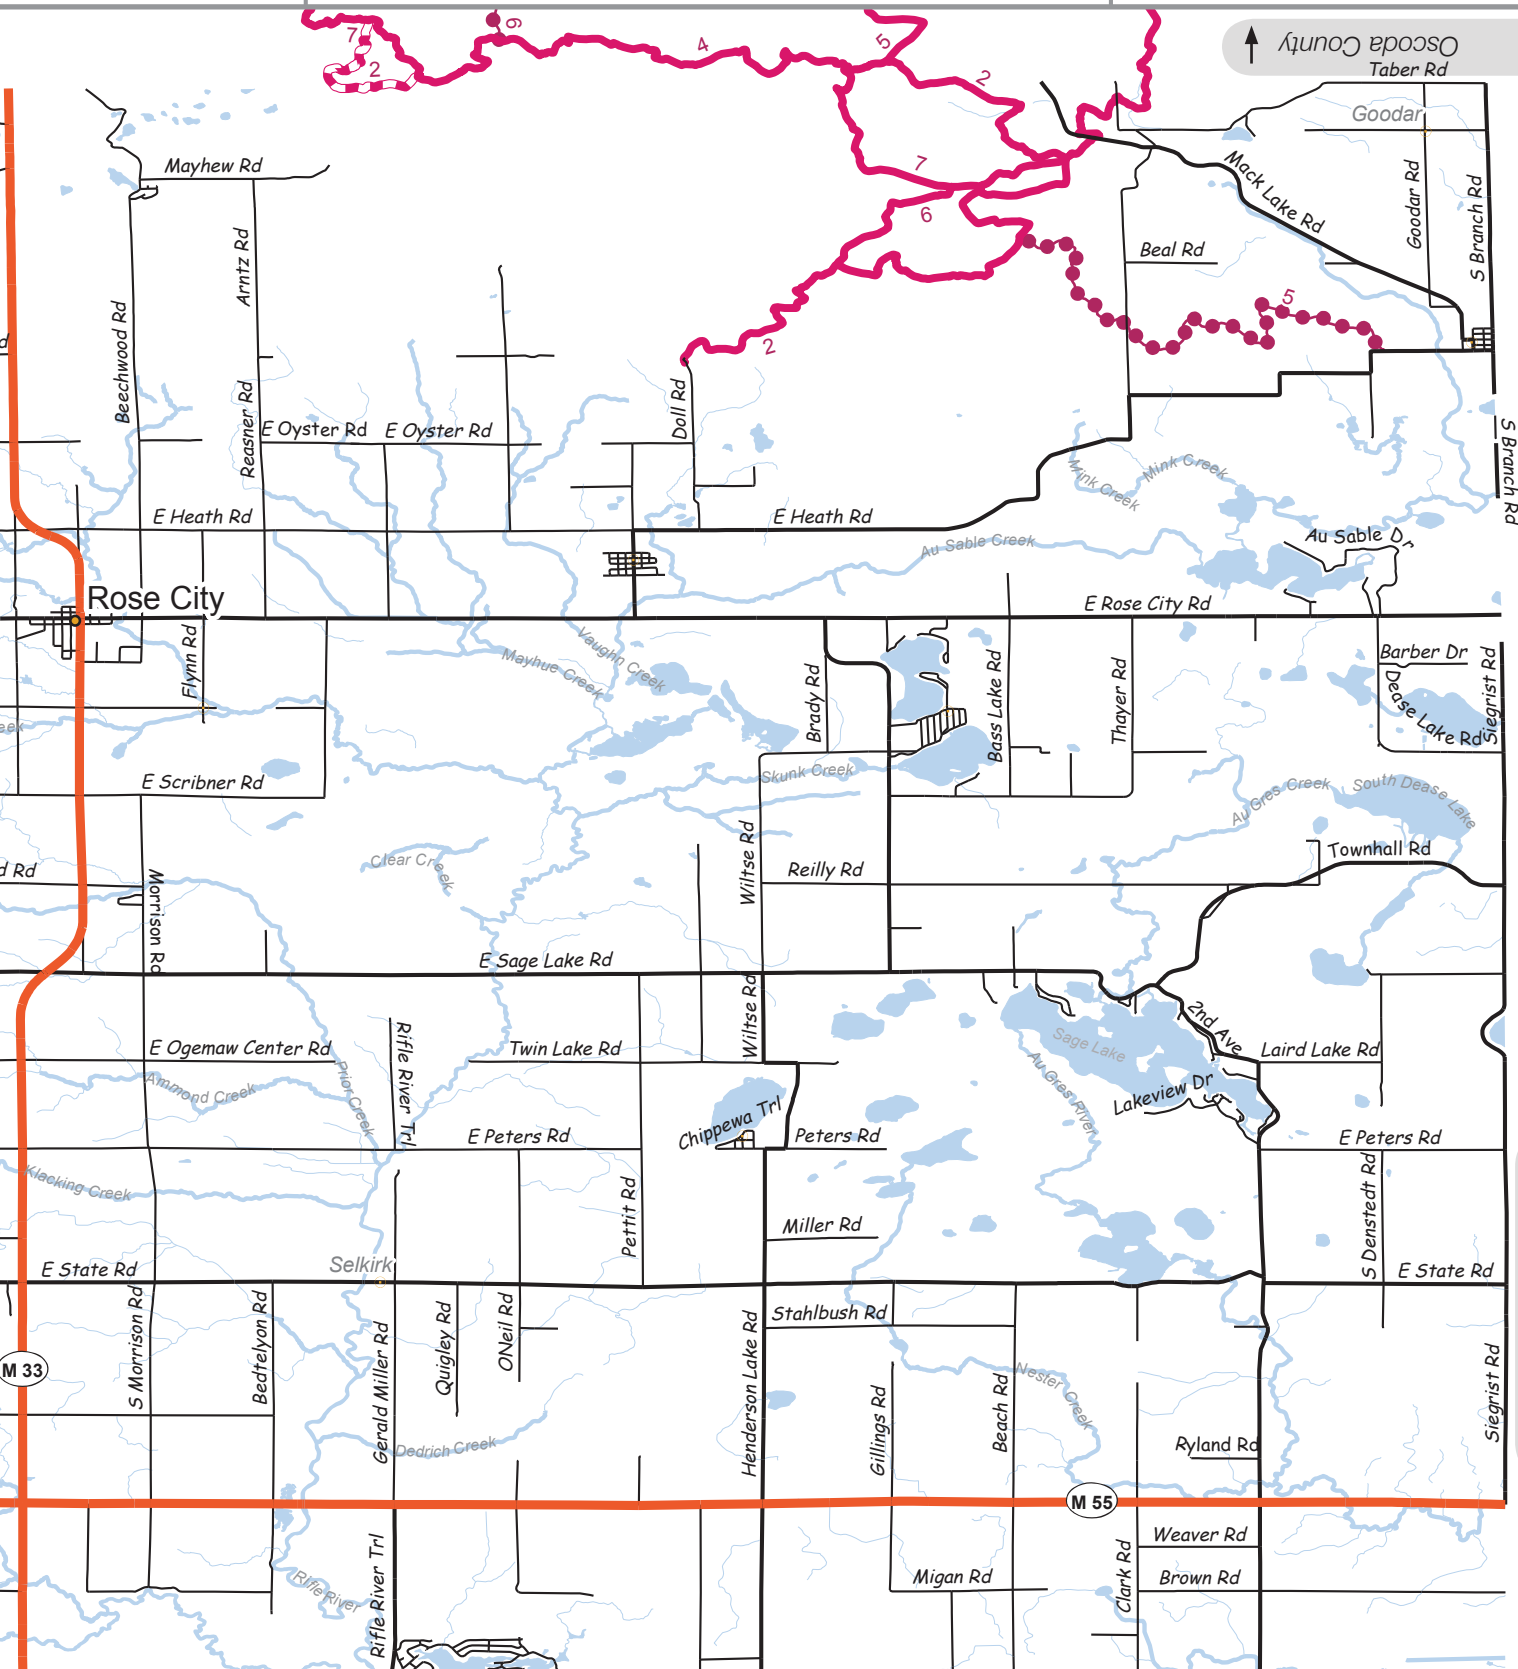

**Ogemaw County**

- State Hwy
- County Rd
- ORV Trail
- ORV Route
- Motorcycle Trail
- MCCCT

0 1 2 Miles

VVmapping.com

County Road 23

Gladwin/Arenac County

Rosco/Monroe County

↑ Osceola County  
Taber Rd

→ Iosco County