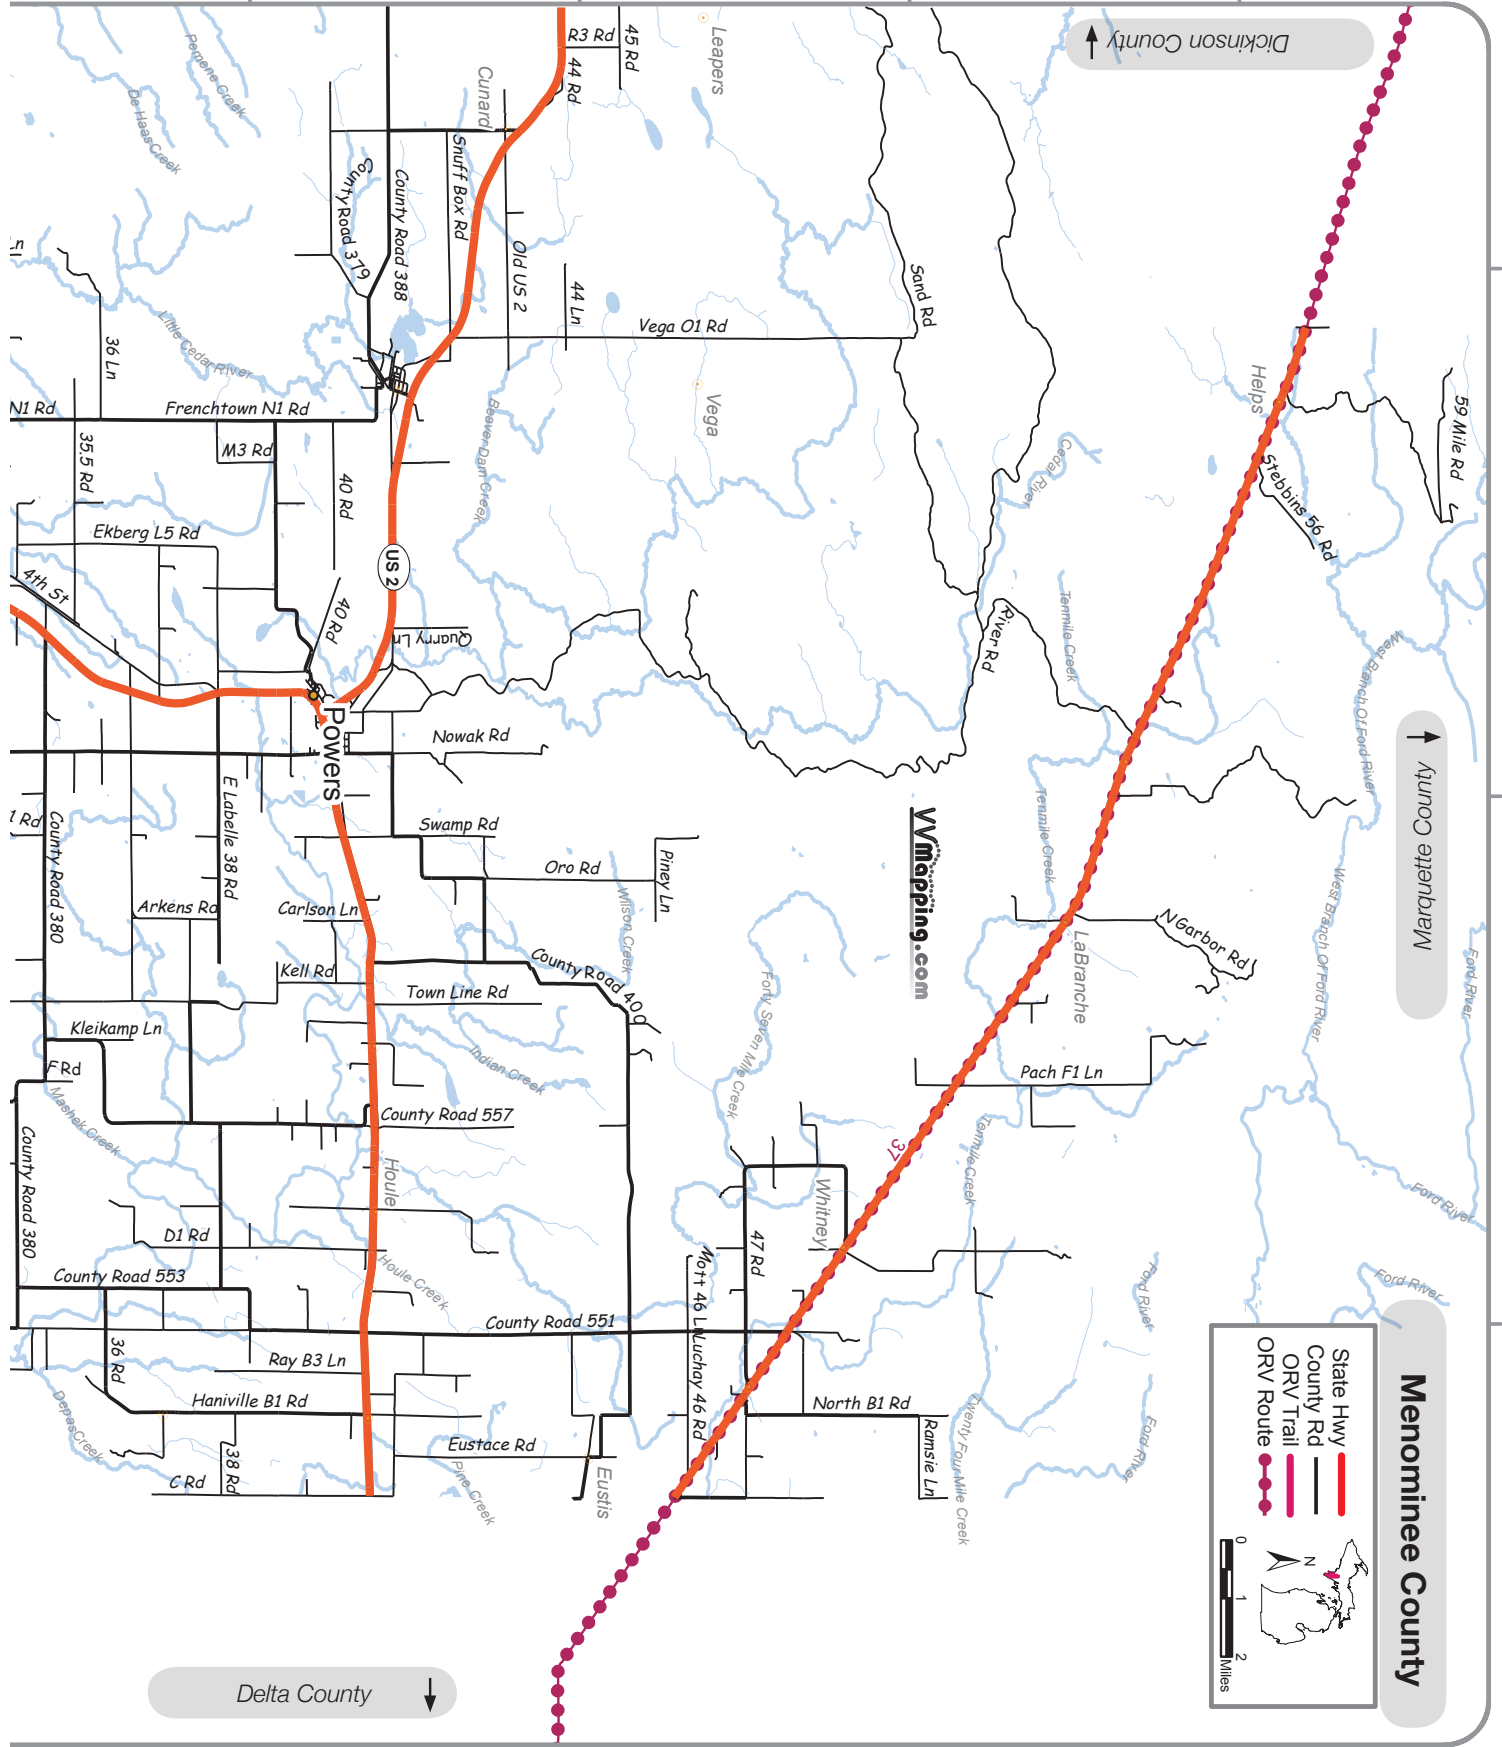

County roads open to ORVs based on available information as of 7/1/2009.

NO Guarantee of Accuracy is given or implied.

State & Federal Highways = Closed General Rules (See County Ordinance for Specifics):
 Operate on the far right of the main-trained portion of the road (not the shoulder, not the ditch), single file, under 25MPH.
 Lights required as of Jan 1, 2010.
 Children 12-17 require adult supervision
 Helmet and eye protection required.
 DNR License (ORV Sticker) required.

45 674146

45 756380

45 338614

45 920848

Dickinson County

Marquette County

Delta County

Menominee County

State Hwy 
 County Rd 
 ORV Trail 
 ORV Route 

-87 631950

-87 500375

-87 368800

45 674146

45 756380

45 338614

45 920848