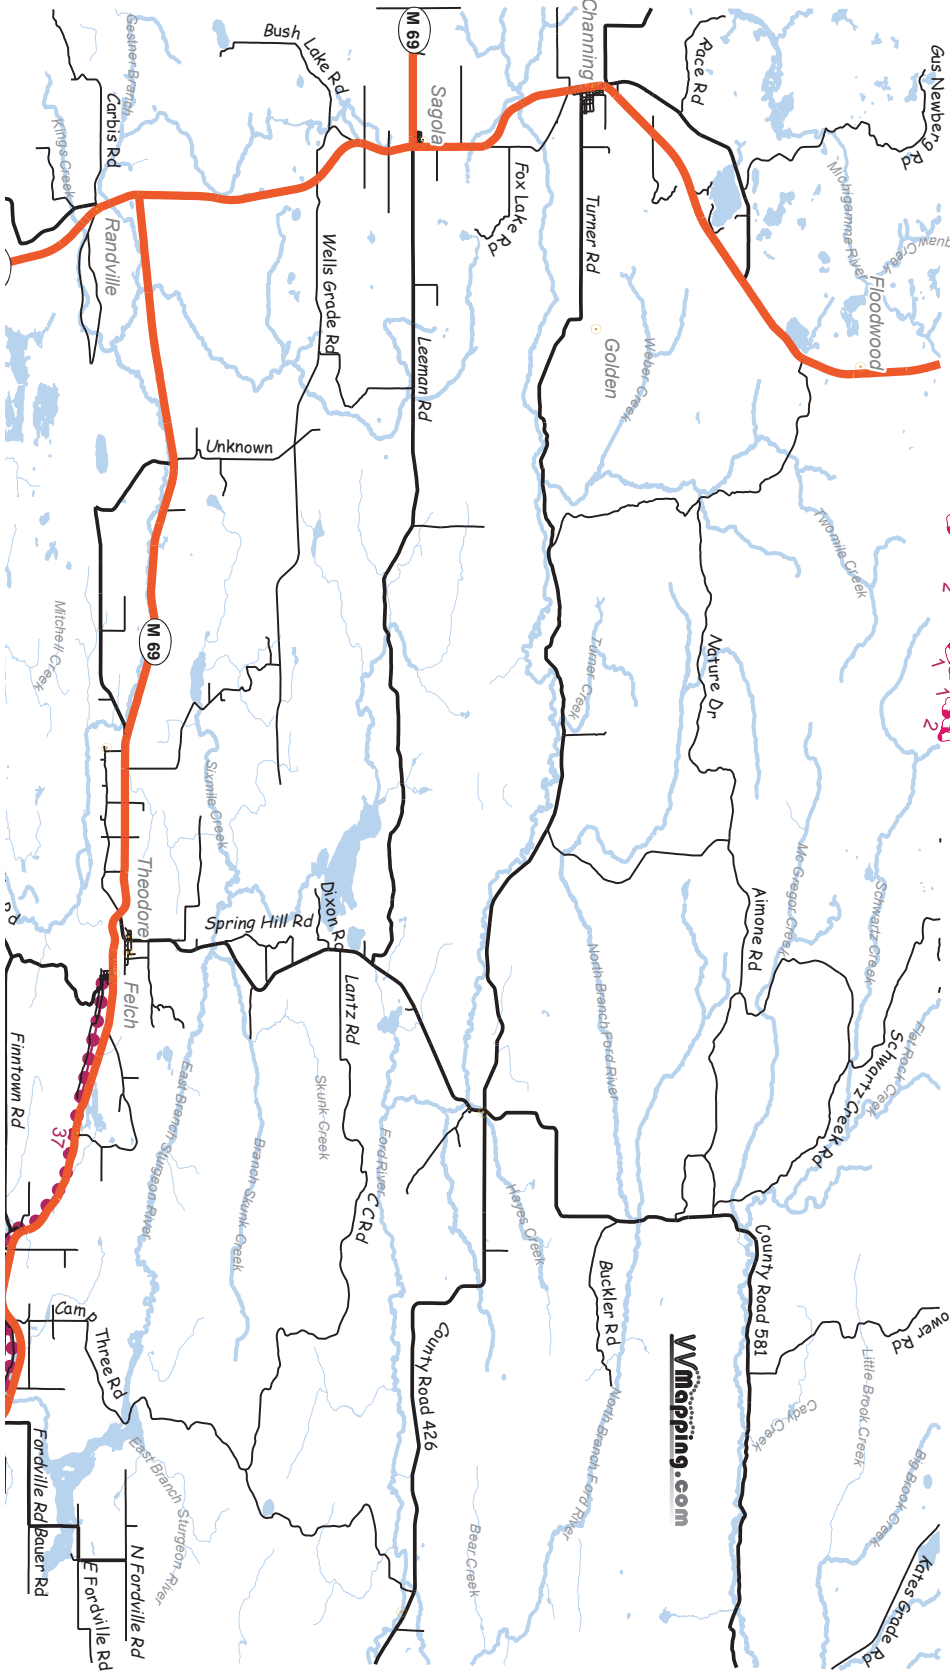

46 003082

46 085316

46 167550

46 249784

46 332018

Iron County

-88 026675

-87 895100

-87 763525

-87 531950

Marquette County

46 003082

46 085316

46 167550

46 249784

46 332018