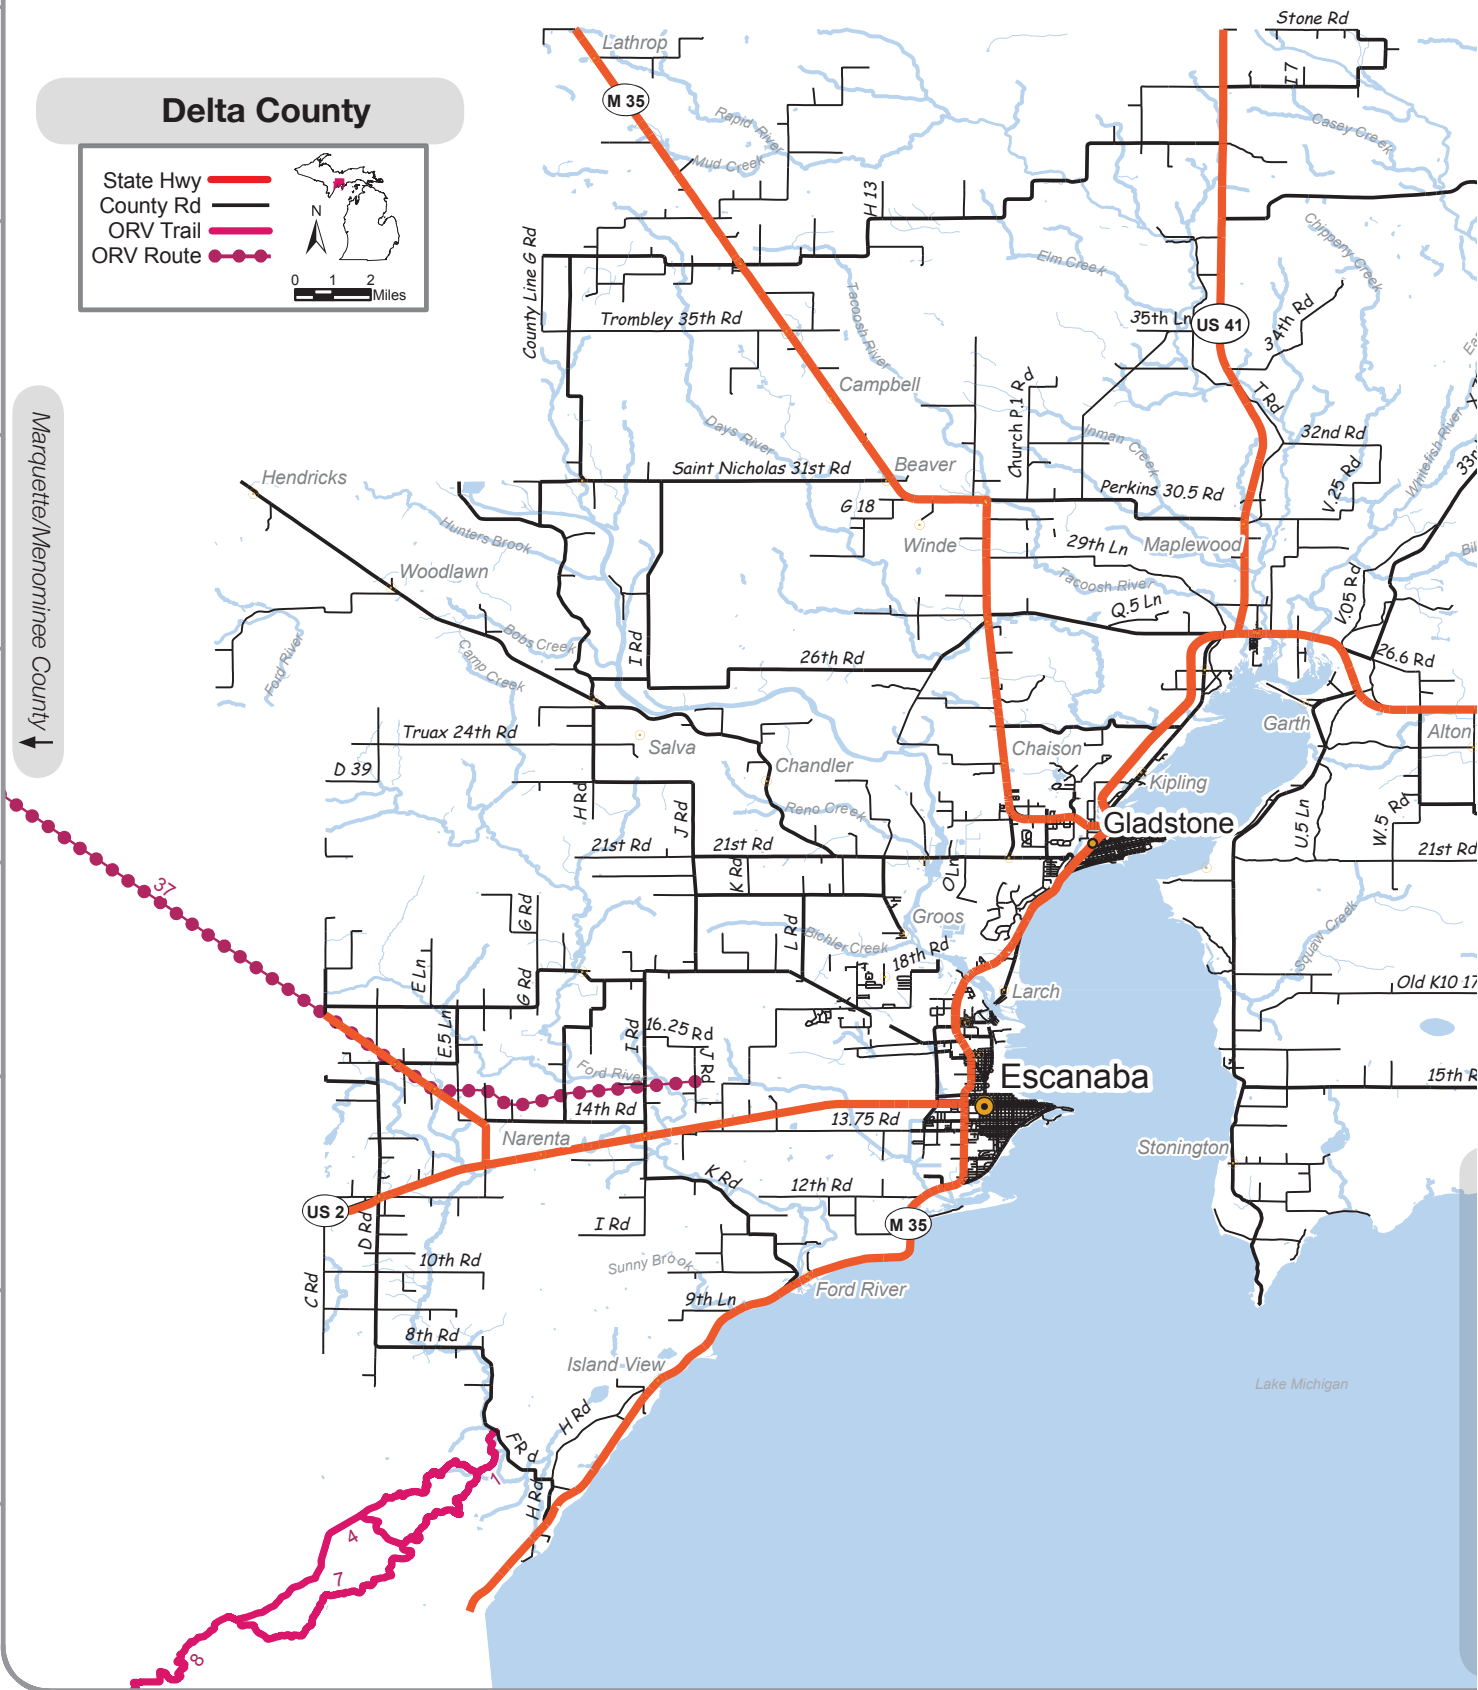

-87.368800

-87.237225

-87.105650

-86.974075

46.567550

46.085316

46.003082

45.920848

45.838614

45.756380

45.674146

45.591912

# Delta County

State Hwy 

County Rd 

ORV Trail 

ORV Route 

0 1 2 Miles

Marquette/Menominee County ↑

-87.368800